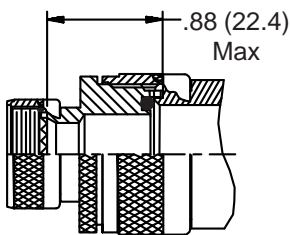

**CONNECTOR  
 DESIGNATORS  
 A-F-H-L-S**  
**ROTATABLE  
 COUPLING**

**STYLE 2  
 (STRAIGHT  
 See Note 1)**

**See inside back  
 cover fold-out or  
 pages 13 and 14  
 for Tables I and II.**

**STYLE 2  
 (45° & 90°  
 See Note 1)**

Metric dimensions (mm) are indicated in parentheses.

**440-063**  
**EMI/RFI Crimp Ring Adapter**  
**Rotatable Coupling - Standard Profile**

**TABLE III: ELBOW DIMENSIONS**

Shell Size		E		F		G		H	
Conn. Desig.	H	Max		Max		Max		Max	
A-F-L-S									
08	09	.639	(16.2)	.702	(17.8)	.750	(19.1)	.812	(20.6)
10	11	.664	(16.9)	.732	(18.6)	.812	(20.6)	.875	(22.2)
12	13	.688	(17.5)	1.040	(26.4)	.875	(22.2)	1.220	(31.0)
14	15	.705	(17.9)	1.070	(27.2)	.920	(23.4)	1.290	(32.8)
16	17	.732	(18.6)	1.090	(27.7)	.980	(24.9)	1.350	(34.3)
18	19	.748	(19.0)	1.100	(27.9)	1.020	(25.9)	1.370	(34.8)
20	21	.773	(19.6)	1.120	(28.4)	1.080	(27.4)	1.430	(36.3)
22	23	.800	(20.3)	1.160	(29.5)	1.140	(29.0)	1.510	(38.4)
24	25	.823	(20.9)	1.190	(30.2)	1.200	(30.5)	1.580	(40.1)

1. When maximum cable entry (page 21) is exceeded, Style 2 will be supplied. Dimensions E, F, G and H will not apply. Please consult factory.
2. For proper installation of crimp ring, use Thomas & Betts (or equivalent) installation dies listed (Table IV) for each dash no.
3. Dimensions shown are not intended for inspection criteria.
4. Consult factory for shorter lengths on straight backshells.
5. Interface O-Ring not supplied with Connector Designator A.