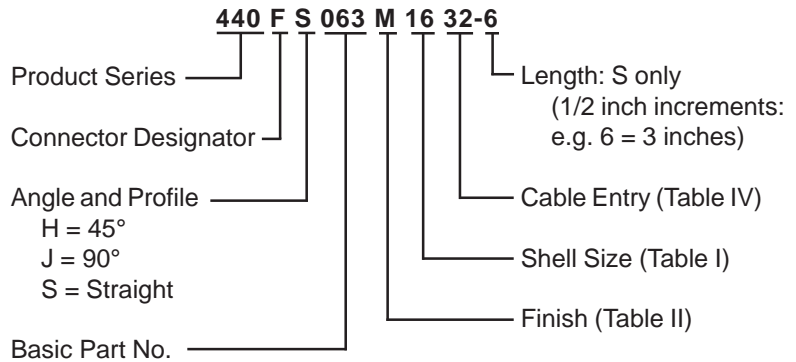

**CONNECTOR  
 DESIGNATORS  
 A-F-H-L-S**  
**ROTATABLE  
 COUPLING**

**STYLE 2  
 (STRAIGHT  
 See Note 1)**

**See inside back  
 cover fold-out or  
 pages 13 and 14  
 for Tables I and II.**

**STYLE 2  
 (45° & 90°  
 See Note 1)**

Metric dimensions (mm) are indicated in parentheses.

**440-063**  
**EMI/RFI Crimp Ring Adapter**  
**Rotatable Coupling - Standard Profile**

**TABLE III: ELBOW DIMENSIONS**

Shell Size		E		F		G		H	
Conn. Desig.	H	Max		Max		Max		Max	
A-F-L-S									
08	09	.639	(16.2)	.702	(17.8)	.750	(19.1)	.812	(20.6)
10	11	.664	(16.9)	.732	(18.6)	.812	(20.6)	.875	(22.2)
12	13	.688	(17.5)	1.040	(26.4)	.875	(22.2)	1.220	(31.0)
14	15	.705	(17.9)	1.070	(27.2)	.920	(23.4)	1.290	(32.8)
16	17	.732	(18.6)	1.090	(27.7)	.980	(24.9)	1.350	(34.3)
18	19	.748	(19.0)	1.100	(27.9)	1.020	(25.9)	1.370	(34.8)
20	21	.773	(19.6)	1.120	(28.4)	1.080	(27.4)	1.430	(36.3)
22	23	.800	(20.3)	1.160	(29.5)	1.140	(29.0)	1.510	(38.4)
24	25	.823	(20.9)	1.190	(30.2)	1.200	(30.5)	1.580	(40.1)

1. When maximum cable entry (page 21) is exceeded, Style 2 will be supplied. Dimensions E, F, G and H will not apply. Please consult factory.
2. For proper installation of crimp ring, use Thomas & Betts (or equivalent) installation dies listed (Table IV) for each dash no.
3. Dimensions shown are not intended for inspection criteria.
4. Consult factory for shorter lengths on straight backshells.
5. Interface O-Ring not supplied with Connector Designator A.