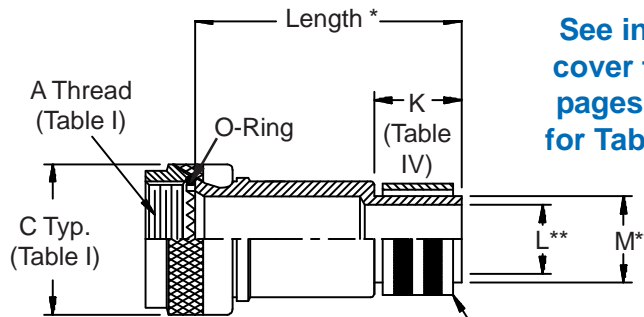

**CONNECTOR  
 DESIGNATORS  
 A-F-H-L-S**  
**ROTATABLE  
 COUPLING**

**STYLE 2  
 (STRAIGHT  
 See Note 1)**

**See inside back  
 cover fold-out or  
 pages 13 and 14  
 for Tables I and II.**

**STYLE 2  
 (45° & 90°  
 See Note 1)**

Metric dimensions (mm) are indicated in parentheses.

**440-063**  
**EMI/RFI Crimp Ring Adapter**  
**Rotatable Coupling - Standard Profile**

**TABLE III: ELBOW DIMENSIONS**

Shell Size		E		F		G		H	
Conn. Desig.	H	Max		Max		Max		Max	
A-F-L-S									
08	09	.639	(16.2)	.702	(17.8)	.750	(19.1)	.812	(20.6)
10	11	.664	(16.9)	.732	(18.6)	.812	(20.6)	.875	(22.2)
12	13	.688	(17.5)	1.040	(26.4)	.875	(22.2)	1.220	(31.0)
14	15	.705	(17.9)	1.070	(27.2)	.920	(23.4)	1.290	(32.8)
16	17	.732	(18.6)	1.090	(27.7)	.980	(24.9)	1.350	(34.3)
18	19	.748	(19.0)	1.100	(27.9)	1.020	(25.9)	1.370	(34.8)
20	21	.773	(19.6)	1.120	(28.4)	1.080	(27.4)	1.430	(36.3)
22	23	.800	(20.3)	1.160	(29.5)	1.140	(29.0)	1.510	(38.4)
24	25	.823	(20.9)	1.190	(30.2)	1.200	(30.5)	1.580	(40.1)

1. When maximum cable entry (page 21) is exceeded, Style 2 will be supplied. Dimensions E, F, G and H will not apply. Please consult factory.
2. For proper installation of crimp ring, use Thomas & Betts (or equivalent) installation dies listed (Table IV) for each dash no.
3. Dimensions shown are not intended for inspection criteria.
4. Consult factory for shorter lengths on straight backshells.
5. Interface O-Ring not supplied with Connector Designator A.