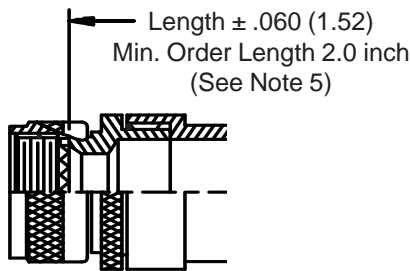

**CONNECTOR  
 DESIGNATORS  
 A-F-H-L-S**  
**ROTATABLE  
 COUPLING**

**STYLE 2  
 (STRAIGHT  
 See Note 1)**

**See inside back  
 cover fold-out or  
 pages 13 and 14  
 for Tables I and II.**

**STYLE 2  
 (45° & 90°  
 See Note 1)**

Metric dimensions (mm) are indicated in parentheses.

**440-063**  
**EMI/RFI Crimp Ring Adapter**  
**Rotatable Coupling - Standard Profile**

**TABLE III: ELBOW DIMENSIONS**

Shell Size		E		F		G		H	
Conn. Desig.	H	Max		Max		Max		Max	
A-F-L-S									
08	09	.639	(16.2)	.702	(17.8)	.750	(19.1)	.812	(20.6)
10	11	.664	(16.9)	.732	(18.6)	.812	(20.6)	.875	(22.2)
12	13	.688	(17.5)	1.040	(26.4)	.875	(22.2)	1.220	(31.0)
14	15	.705	(17.9)	1.070	(27.2)	.920	(23.4)	1.290	(32.8)
16	17	.732	(18.6)	1.090	(27.7)	.980	(24.9)	1.350	(34.3)
18	19	.748	(19.0)	1.100	(27.9)	1.020	(25.9)	1.370	(34.8)
20	21	.773	(19.6)	1.120	(28.4)	1.080	(27.4)	1.430	(36.3)
22	23	.800	(20.3)	1.160	(29.5)	1.140	(29.0)	1.510	(38.4)
24	25	.823	(20.9)	1.190	(30.2)	1.200	(30.5)	1.580	(40.1)

1. When maximum cable entry (page 21) is exceeded, Style 2 will be supplied. Dimensions E, F, G and H will not apply. Please consult factory.
2. For proper installation of crimp ring, use Thomas & Betts (or equivalent) installation dies listed (Table IV) for each dash no.
3. Dimensions shown are not intended for inspection criteria.
4. Consult factory for shorter lengths on straight backshells.
5. Interface O-Ring not supplied with Connector Designator A.