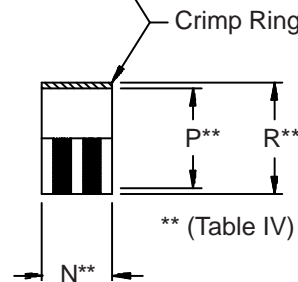

**CONNECTOR  
 DESIGNATORS  
 A-F-H-L-S**  
**ROTATABLE  
 COUPLING**

**STYLE 2  
 (STRAIGHT  
 See Note 1)**

**See inside back  
 cover fold-out or  
 pages 13 and 14  
 for Tables I and II.**

**STYLE 2  
 (45° & 90°  
 See Note 1)**

Metric dimensions (mm) are indicated in parentheses.

**440-063**  
**EMI/RFI Crimp Ring Adapter**  
**Rotatable Coupling - Standard Profile**

**TABLE III: ELBOW DIMENSIONS**

Shell Size		E		F		G		H	
Conn. Desig.	H	Max		Max		Max		Max	
A-F-L-S									
08	09	.639	(16.2)	.702	(17.8)	.750	(19.1)	.812	(20.6)
10	11	.664	(16.9)	.732	(18.6)	.812	(20.6)	.875	(22.2)
12	13	.688	(17.5)	1.040	(26.4)	.875	(22.2)	1.220	(31.0)
14	15	.705	(17.9)	1.070	(27.2)	.920	(23.4)	1.290	(32.8)
16	17	.732	(18.6)	1.090	(27.7)	.980	(24.9)	1.350	(34.3)
18	19	.748	(19.0)	1.100	(27.9)	1.020	(25.9)	1.370	(34.8)
20	21	.773	(19.6)	1.120	(28.4)	1.080	(27.4)	1.430	(36.3)
22	23	.800	(20.3)	1.160	(29.5)	1.140	(29.0)	1.510	(38.4)
24	25	.823	(20.9)	1.190	(30.2)	1.200	(30.5)	1.580	(40.1)

1. When maximum cable entry (page 21) is exceeded, Style 2 will be supplied. Dimensions E, F, G and H will not apply. Please consult factory.
2. For proper installation of crimp ring, use Thomas & Betts (or equivalent) installation dies listed (Table IV) for each dash no.
3. Dimensions shown are not intended for inspection criteria.
4. Consult factory for shorter lengths on straight backshells.
5. Interface O-Ring not supplied with Connector Designator A.