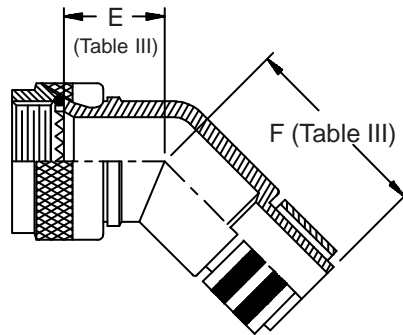

**CONNECTOR  
 DESIGNATORS  
 A-F-H-L-S**  
**ROTATABLE  
 COUPLING**

**STYLE 2  
 (STRAIGHT  
 See Note 1)**

**See inside back  
 cover fold-out or  
 pages 13 and 14  
 for Tables I and II.**

**STYLE 2  
 (45° & 90°  
 See Note 1)**

Metric dimensions (mm) are indicated in parentheses.

**440-063**  
**EMI/RFI Crimp Ring Adapter**  
**Rotatable Coupling - Standard Profile**

**TABLE III: ELBOW DIMENSIONS**

Shell Size		E		F		G		H	
Conn. Desig.	H	Max		Max		Max		Max	
A-F-L-S									
08	09	.639	(16.2)	.702	(17.8)	.750	(19.1)	.812	(20.6)
10	11	.664	(16.9)	.732	(18.6)	.812	(20.6)	.875	(22.2)
12	13	.688	(17.5)	1.040	(26.4)	.875	(22.2)	1.220	(31.0)
14	15	.705	(17.9)	1.070	(27.2)	.920	(23.4)	1.290	(32.8)
16	17	.732	(18.6)	1.090	(27.7)	.980	(24.9)	1.350	(34.3)
18	19	.748	(19.0)	1.100	(27.9)	1.020	(25.9)	1.370	(34.8)
20	21	.773	(19.6)	1.120	(28.4)	1.080	(27.4)	1.430	(36.3)
22	23	.800	(20.3)	1.160	(29.5)	1.140	(29.0)	1.510	(38.4)
24	25	.823	(20.9)	1.190	(30.2)	1.200	(30.5)	1.580	(40.1)

1. When maximum cable entry (page 21) is exceeded, Style 2 will be supplied. Dimensions E, F, G and H will not apply. Please consult factory.
2. For proper installation of crimp ring, use Thomas & Betts (or equivalent) installation dies listed (Table IV) for each dash no.
3. Dimensions shown are not intended for inspection criteria.
4. Consult factory for shorter lengths on straight backshells.
5. Interface O-Ring not supplied with Connector Designator A.