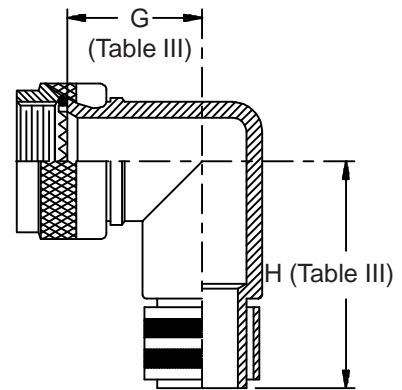

**CONNECTOR  
 DESIGNATORS  
 A-F-H-L-S**  
**ROTATABLE  
 COUPLING**

**STYLE 2  
 (STRAIGHT  
 See Note 1)**

**See inside back  
 cover fold-out or  
 pages 13 and 14  
 for Tables I and II.**

**STYLE 2  
 (45° & 90°  
 See Note 1)**

Metric dimensions (mm) are indicated in parentheses.

**440-063**  
**EMI/RFI Crimp Ring Adapter**  
**Rotatable Coupling - Standard Profile**

**TABLE III: ELBOW DIMENSIONS**

Shell Size		E		F		G		H	
Conn. Desig.	H	Max		Max		Max		Max	
A-F-L-S									
08	09	.639	(16.2)	.702	(17.8)	.750	(19.1)	.812	(20.6)
10	11	.664	(16.9)	.732	(18.6)	.812	(20.6)	.875	(22.2)
12	13	.688	(17.5)	1.040	(26.4)	.875	(22.2)	1.220	(31.0)
14	15	.705	(17.9)	1.070	(27.2)	.920	(23.4)	1.290	(32.8)
16	17	.732	(18.6)	1.090	(27.7)	.980	(24.9)	1.350	(34.3)
18	19	.748	(19.0)	1.100	(27.9)	1.020	(25.9)	1.370	(34.8)
20	21	.773	(19.6)	1.120	(28.4)	1.080	(27.4)	1.430	(36.3)
22	23	.800	(20.3)	1.160	(29.5)	1.140	(29.0)	1.510	(38.4)
24	25	.823	(20.9)	1.190	(30.2)	1.200	(30.5)	1.580	(40.1)

1. When maximum cable entry (page 21) is exceeded, Style 2 will be supplied. Dimensions E, F, G and H will not apply. Please consult factory.
2. For proper installation of crimp ring, use Thomas & Betts (or equivalent) installation dies listed (Table IV) for each dash no.
3. Dimensions shown are not intended for inspection criteria.
4. Consult factory for shorter lengths on straight backshells.
5. Interface O-Ring not supplied with Connector Designator A.