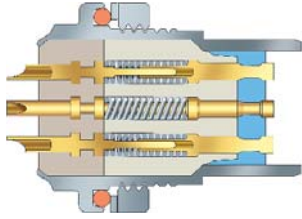

CB Series “PogoPin” Connectors

Table of Contents

Pages 4 – 5
Introduction to
the CB Series

Pages 6 – 8
Specifications

Page 9
Plug Connectors

Pages 10 – 13
Receptacles for
Panel Mounting

Pages 14 – 15
Receptacles for
In-Line Cables

Pages 16 – 18
Filter
Receptacles

Pages 19 – 20
Plug Cordsets

Pages 21 – 25
Backshells,
Covers and
Accessories

Pages 26 – 38
VG95351 and
VG96934 Ordering
Information

Pages 39 – 41
Part Number Index