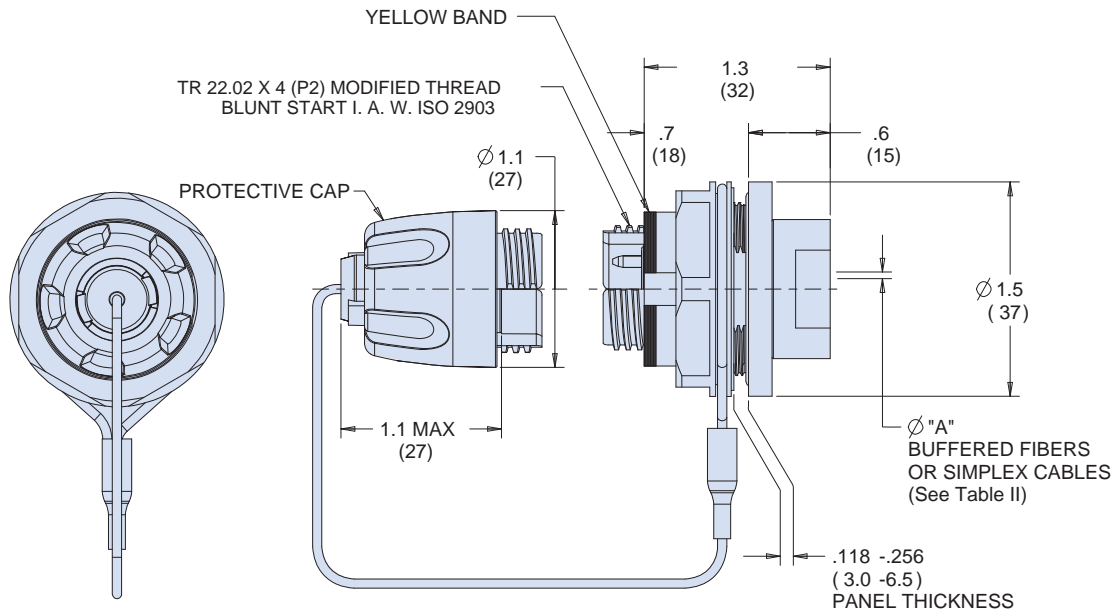

SERIES 185-002 EYE-BEAM® GMA  
MIL-DTL-83526 /20 & /21 compliant  
hermaphroditic expanded beam connectors  
Jam nut mount receptacles

**185-002-80 LOW-PROFILE JAM NUT MOUNT RECEPTACLE**

**185-002-81 JAM NUT MOUNT RECEPTACLE WITH EXTENDED BACKEND**

**NOTE**

There is a rotational relationship between D Flat and the connector mating face on jam nut receptacles

RECOMMENDED PANEL CUTOUT (as viewed from front of panel)