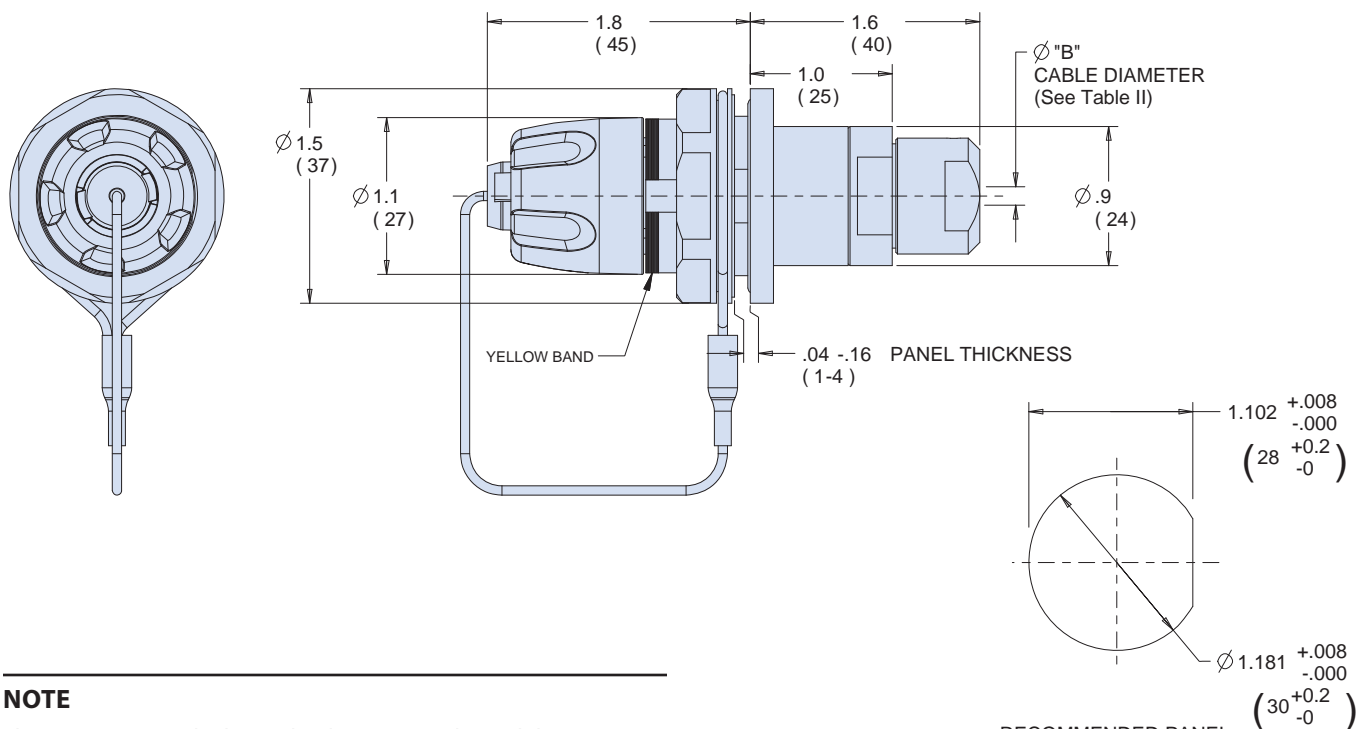

SERIES 185-002 EYE-BEAM® GMA  
MIL-DTL-83526 /20 & /21 compliant  
hermaphroditic expanded beam connectors  
Jam nut mount receptacles

**185-002-80 LOW-PROFILE JAM NUT MOUNT RECEPTACLE**

**185-002-81 JAM NUT MOUNT RECEPTACLE WITH EXTENDED BACKEND**

**NOTE**

There is a rotational relationship between D Flat and the connector mating face on jam nut receptacles

RECOMMENDED PANEL CUTOUT (as viewed from front of panel)