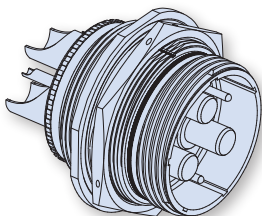

Product Selection Guide

240-970W
Page F-2

PowerTrip Filter Receptacle, Square Flange

240-970J
Page F-4

PowerTrip Filter Receptacle, Jam Nut

Dimensions in inches (millimeters) and are subject to change without notice.