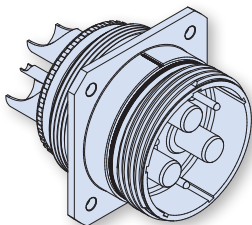

Product Selection Guide

240-970W
Page F-2

PowerTrip Filter Receptacle, Square Flange

240-970J
Page F-4

PowerTrip Filter Receptacle, Jam Nut

Dimensions in inches (millimeters) and are subject to change without notice.