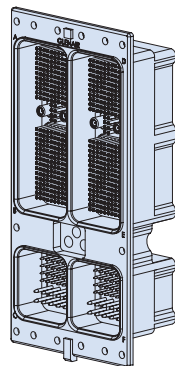

240-601  
Page H-2

ARINC 600 Size 1 Environmentally Compatible Filter Receptacle

240-602  
Page H-4

ARINC 600 Size 2 Environmentally Compatible Filter Receptacle

240-603  
Page H-6

ARINC 600 Size 3 Environmentally Compatible Filter Receptacle

Dimensions in inches (millimeters) and are subject to change without notice.