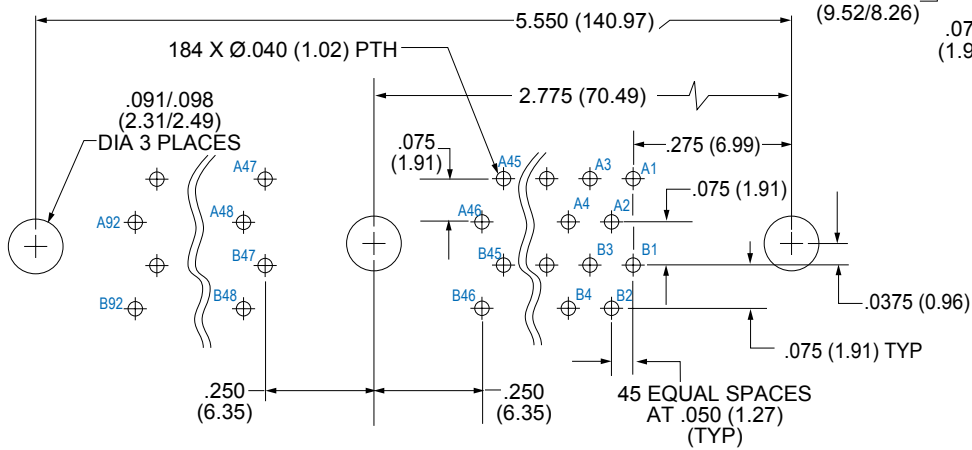

MWEB-184S Straddle Mount Cardedge Connector

Part Number MWEB2L-184NP5W4-.375

PATTERN SHOWN IS FOR CONNECTOR
MOUNTING SIDE OF PC BOARD