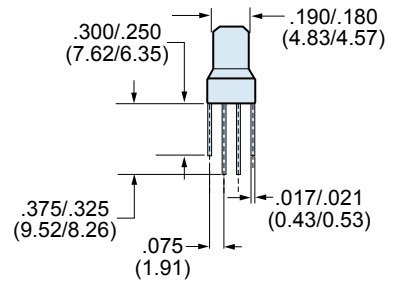

MWEB-184S Straddle Mount Cardedge Connector

Part Number MWEB2L-184NP5W4-.375

PATTERN SHOWN IS FOR CONNECTOR
MOUNTING SIDE OF PC BOARD