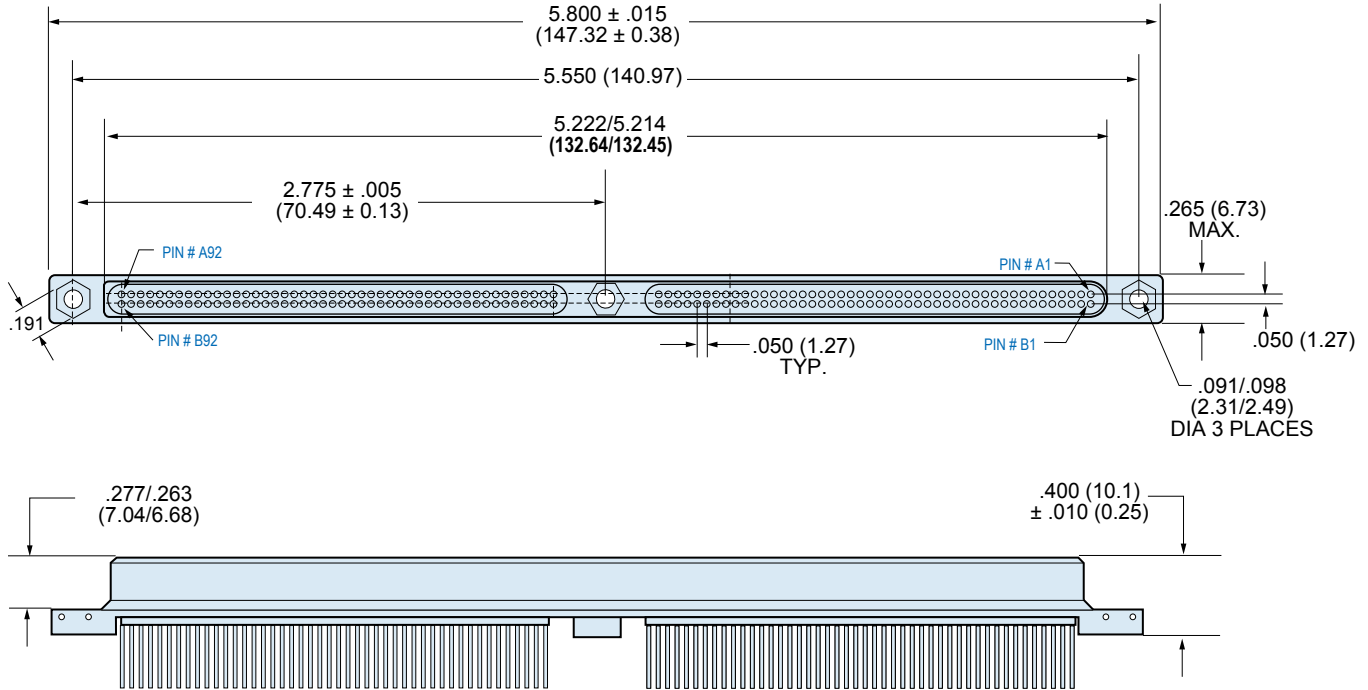

MWEB-184S Straddle Mount Cardedge Connector

Part Number MWEB2L-184NP5W4-.375

PATTERN SHOWN IS FOR CONNECTOR
MOUNTING SIDE OF PC BOARD