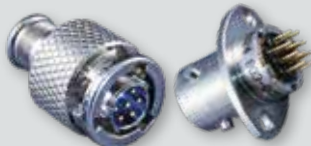

SERIES 80
Mighty Mouse Connectors and Cables
Connector Series Overview

CHOOSE FROM 6 DIFFERENT COUPLING DESIGNS

Series 800
UN thread

Series 801
Double-start stub ACME thread

Series 802
AquaMouse UNEF thread

Series 803
Bayonet coupling

Series 804
Quick-disconnect push-pull

Series 805
Triple-start stub ACME thread

AVAILABLE MIGHTY MOUSE CONNECTOR CLASSES

IP67
environmental

Glass-to-metal seal
hermetic

CODE RED
encapsulant-seal
hermetic

Bulkhead feedthrough
and penetrators

Sav-Con®
connector savers

High-pressure subsea /
submersible

EMI/RFI
Filter

EMP Transient Voltage
Suppression

Single- and multimode
fiber optic

AVAILABLE SPECIAL-PURPOSE DESIGNS AND PACKAGING

Low-profile COBRA

Mouse Bud

Double-standoff PC tail

PCB flex circuit jumpers

Special feedthrough