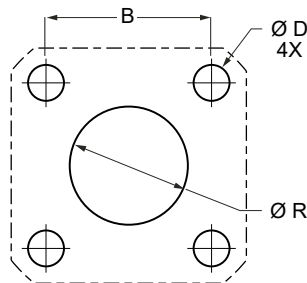

Series 811 Mighty Mouse High Density (HD)  
Pre-Wired Square Flange Receptacle Connectors  
811-003-02 and 811-004-02

Mighty Mouse  
High Density

**Square flange receptacle, low profile or with band platform**

**Integral Band Platform**  
811-003-02

**Low Profile**  
811-004-02

Dimensions													
Shell Size	A Square		B Square		Ø C		Ø D		E Thread	Ø F		Ø G	
	In.	mm.	In.	mm.	In.	mm.	In.	mm.		In.	mm.	In.	mm.
5	.625	15.88	.440	11.18	.825	20.96	.093	2.36	3125-.05P-1L-2A	.246	6.25	.320	8.13
6	.725	18.42	.530	13.46	.950	24.13	.093	2.36	3750-.05P-1L-2A	.286	7.26	.375	9.53
7	.800	20.32	.600	15.24	1.050	26.67	.093	2.36	4375-.05P-1L-2A	.391	9.93	.480	12.19
8	.850	21.59	.650	16.51	1.125	28.58	.093	2.36	5000-.05P-1L-2A	.443	11.25	.540	13.72
9	.950	24.13	.750	19.05	1.250	31.75	.093	2.36	5625-.05P-1L-2A	.498	12.65	.600	15.24

Panel Cutout						
Shell Size	B Square		Ø D		Ø R	
	In.	mm.	In.	mm.	In.	mm.
5	.440	11.18	.093	2.36	.350	8.89
6	.530	13.46	.093	2.36	.390	9.91
7	.600	15.24	.093	2.36	.500	12.70
8	.650	16.51	.093	2.36	.560	14.22
9	.750	19.05	.093	2.36	.620	15.75

Dimensions in Inches (millimeters) are subject to change without notice.