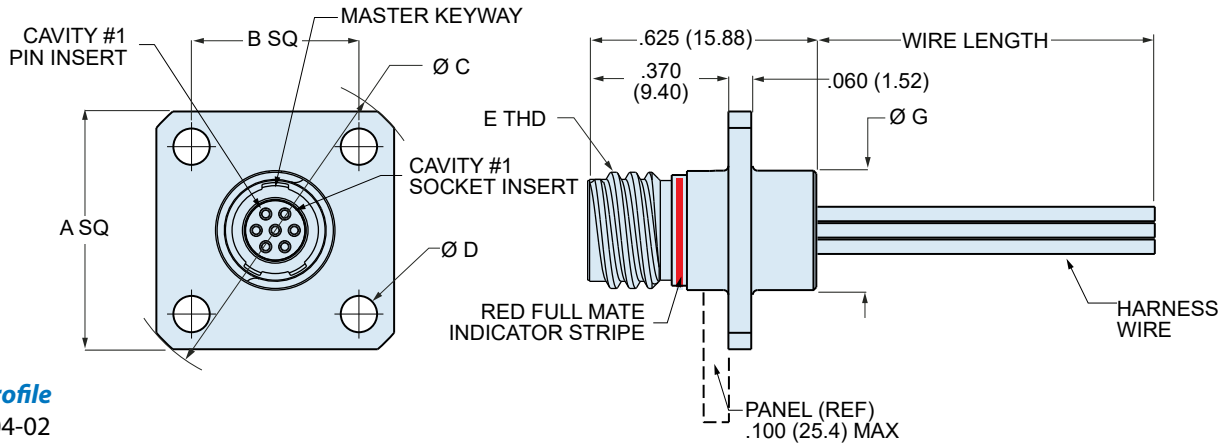

Series 811 Mighty Mouse High Density (HD)  
Pre-Wired Square Flange Receptacle Connectors  
811-003-02 and 811-004-02

Mighty Mouse  
High Density

**Square flange receptacle, low profile or with band platform**

**Integral Band Platform**  
811-003-02

**Low Profile**  
811-004-02

Dimensions													
Shell Size	A Square		B Square		Ø C		Ø D		E Thread	Ø F		Ø G	
	In.	mm.	In.	mm.	In.	mm.	In.	mm.		In.	mm.	In.	mm.
5	.625	15.88	.440	11.18	.825	20.96	.093	2.36	3125-.05P-1L-2A	.246	6.25	.320	8.13
6	.725	18.42	.530	13.46	.950	24.13	.093	2.36	3750-.05P-1L-2A	.286	7.26	.375	9.53
7	.800	20.32	.600	15.24	1.050	26.67	.093	2.36	4375-.05P-1L-2A	.391	9.93	.480	12.19
8	.850	21.59	.650	16.51	1.125	28.58	.093	2.36	5000-.05P-1L-2A	.443	11.25	.540	13.72
9	.950	24.13	.750	19.05	1.250	31.75	.093	2.36	5625-.05P-1L-2A	.498	12.65	.600	15.24

Panel Cutout						
Shell Size	B Square		Ø D		Ø R	
	In.	mm.	In.	mm.	In.	mm.
5	.440	11.18	.093	2.36	.350	8.89
6	.530	13.46	.093	2.36	.390	9.91
7	.600	15.24	.093	2.36	.500	12.70
8	.650	16.51	.093	2.36	.560	14.22
9	.750	19.05	.093	2.36	.620	15.75