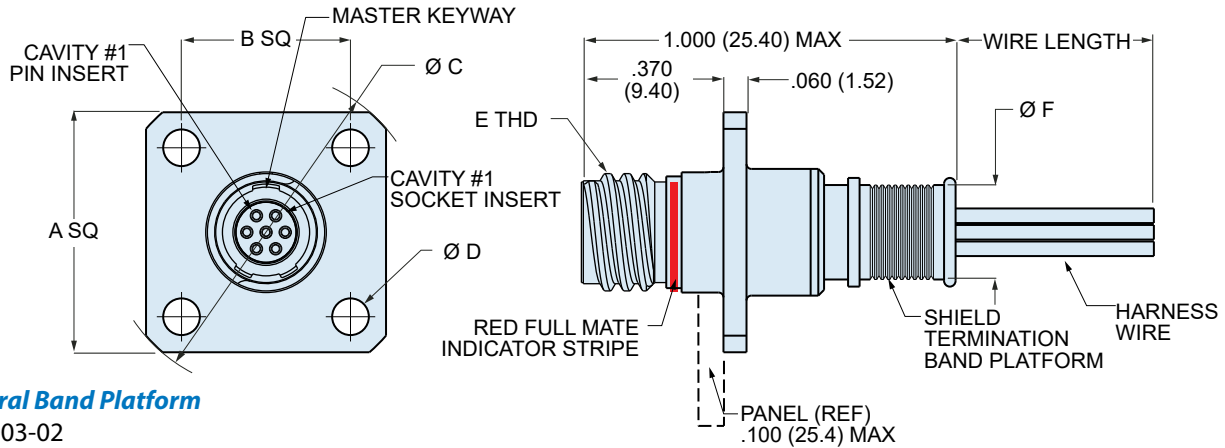

Series 811 Mighty Mouse High Density (HD)  
Pre-Wired Square Flange Receptacle Connectors  
811-003-02 and 811-004-02

Mighty Mouse  
High Density

**Square flange receptacle, low profile or with band platform**

**Integral Band Platform**  
811-003-02

**Low Profile**  
811-004-02

Dimensions													
Shell Size	A Square		B Square		Ø C		Ø D		E Thread	Ø F		Ø G	
	In.	mm.	In.	mm.	In.	mm.	In.	mm.		In.	mm.	In.	mm.
5	.625	15.88	.440	11.18	.825	20.96	.093	2.36	3125-.05P-1L-2A	.246	6.25	.320	8.13
6	.725	18.42	.530	13.46	.950	24.13	.093	2.36	3750-.05P-1L-2A	.286	7.26	.375	9.53
7	.800	20.32	.600	15.24	1.050	26.67	.093	2.36	4375-.05P-1L-2A	.391	9.93	.480	12.19
8	.850	21.59	.650	16.51	1.125	28.58	.093	2.36	5000-.05P-1L-2A	.443	11.25	.540	13.72
9	.950	24.13	.750	19.05	1.250	31.75	.093	2.36	5625-.05P-1L-2A	.498	12.65	.600	15.24

Panel Cutout						
Shell Size	B Square		Ø D		Ø R	
	In.	mm.	In.	mm.	In.	mm.
5	.440	11.18	.093	2.36	.350	8.89
6	.530	13.46	.093	2.36	.390	9.91
7	.600	15.24	.093	2.36	.500	12.70
8	.650	16.51	.093	2.36	.560	14.22
9	.750	19.05	.093	2.36	.620	15.75