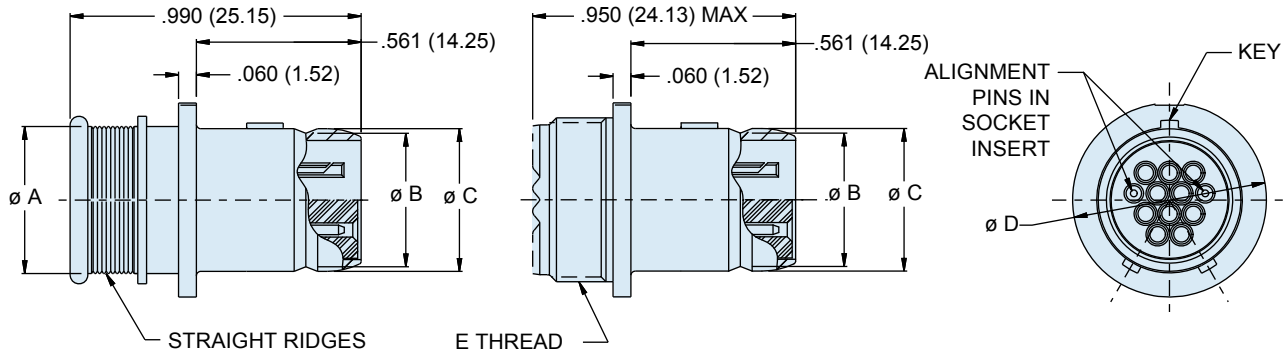

# Series 844 Stinger™ Mighty Mouse Push-Pull Plug

844-001 and 844-002 - Shell Style 06 Dimensions

**Integral Band Platform**  
841-001-06

**Accessory Thread**  
841-002-06

Dimensions									
Shell Size	Ø A		Ø B		Ø C		Ø D Max		E Thread
	In	mm	In	mm	In	mm	In	mm	
5	0.246	6.25	0.219	5.56	0.250	6.35	0.427	10.85	.2500-32 UNEF-2A
6	0.286	7.26	0.282	7.16	0.313	7.95	0.495	12.57	.3125-32 UNEF-2A
7	0.390	9.91	0.351	8.92	0.383	9.73	0.575	14.61	.4375-28 UNEF-2A
8	0.442	11.23	0.398	10.11	0.429	10.90	0.614	15.60	.5000-28 UNEF-2A
9	0.500	12.70	0.454	11.53	0.486	12.34	0.670	17.02	.5625-24 UNEF-2A
10	0.564	14.33	0.529	13.44	0.563	14.30	0.745	18.92	.6250-24 UNEF-2A
11	0.608	15.44	0.587	14.91	0.618	15.70	0.795	20.19	.6875-24 UNEF-2A

Table II: Key Positions		
	A°	B°
<b>A</b>	150°	210°
<b>B</b>	75°	210°
<b>C</b>	95°	230°
<b>D</b>	140°	275°
<b>E</b>	75°	275°
<b>F</b>	95°	210°

Dimensions in Inches (millimeters) are subject to change without notice.