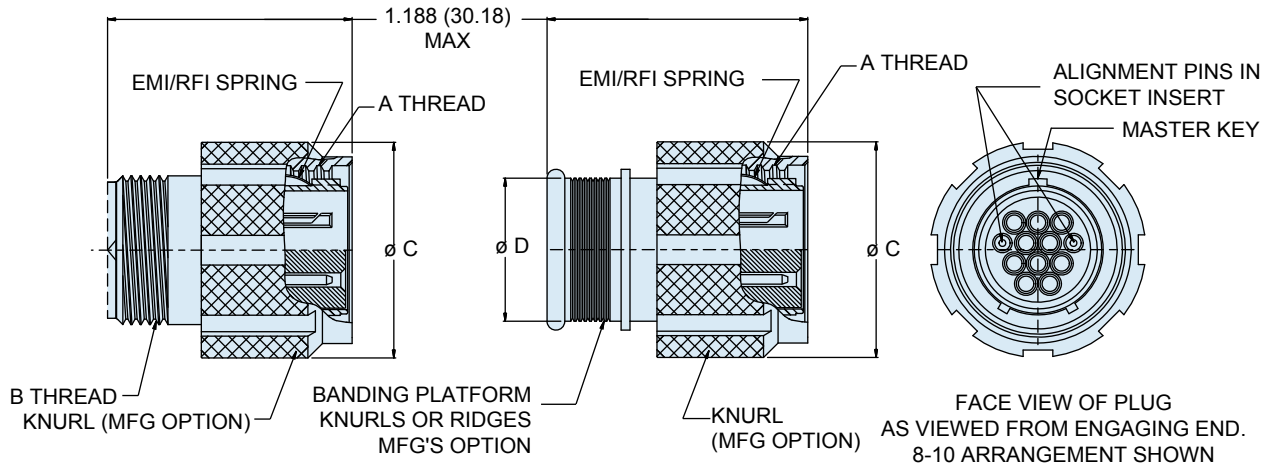

**Series 845 Stinger™ Mighty Mouse  
Triple-Start ACME Thread Plug  
845-001 and 845-002 - Shell Style 16 Dimensions**

**In-Line plug - shell style 16**

**Accessory Thread**  
845-002-16

**Integral Band Platform**  
845-001-16

Table I						
Shell Size	A Thread	B Thread	Ø C		Ø D	
			In	mm	In	mm
8	.5000-.1P-.3L-TS-2B	.3750-32 UNEF-2A	0.692	17.58	.316	8.03
9	.5625-.1P-.3L-TS-2B	.4375-28 UNEF-2A	0.789	20.04	.397	10.08
10	.6250-.1P-.3L-TS-2B	.5000-28 UNEF-2A	0.827	21.01	.472	11.99
11	.6875-.1P-.3L-TS-2B	.5625-24 UNEF-2A	0.918	23.32	.519	13.18
12	.7500-.1P-.3L-TS-2B	.6250-24 UNEF-2A	0.984	24.99	.585	14.86
13	.8125-.1P-.3L-TS-2B	.6875-24 UNEF-2A	1.047	26.59	.646	16.41

Dimensions in Inches (millimeters) are subject to change without notice.