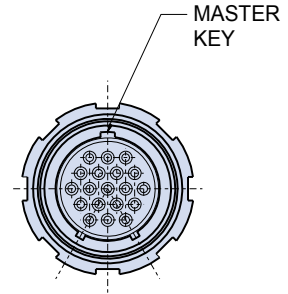

Series 801 Mighty Mouse Double-Start ACME Threads Plug 801-007 and 801-008 Dimensions

Integral Band Platform
801-007

Accessory Thread
801-008

MASTER
KEY

* For all size #8 arrangements, add .320" to overall length. For -26 add .127 (3.23)

Dimensions								
Shell Size	Ø A Style 16		Ø A Style 26		B Thread	Ø C		D Thread
	In.	mm.	In.	mm.		In.	mm.	
5	0.54	13.72	0.65	16.51	.3125-.05P-.1L-DS-2B	.245	6.22	.2500-32 UNEF-2A
6	0.60	15.24	0.69	17.53	.3750-.05P-.1L-DS-2B	.290	7.37	.3125-32 UNEF-2A
7	0.69	17.53	0.79	20.07	.4375-.05P-.1L-DS-2B	.390	9.91	.4375-28 UNEF-2A
8	0.75	19.05	0.83	21.08	.5000-.05P-.1L-DS-2B	.445	11.30	.5000-28 UNEF-2A
9	0.81	20.57	0.92	23.37	.5625-.05P-.1L-DS-2B	.500	12.70	.5625-24 UNEF-2A
10	0.88	22.35	0.98	24.89	.6250-.05P-.1L-DS-2B	.560	14.22	.6250-24 UNEF-2A
11	0.92	23.37	1.02	25.91	.6875-.05P-.1L-DS-2B	.605	15.37	.6875-24 UNEF-2A
13	1.05	26.67	1.10	27.94	.8125-.1P-.2L-DS-2B	.650	16.51	.6875-24 UNEF-2A
16	1.24	31.50	1.34	34.04	1.0000-.1P-.2L-DS-2B	.805	20.45	.9375-24 UNEF-2A
17	1.30	33.02	1.45	36.83	1.0625-.1P-.2L-DS-2B	.850	21.59	.9375-24 UNEF-2A
19	1.40	35.56	1.50	38.10	1.1875-.1P-.2L-DS-2B	1.003	25.48	1.0625-24 UNEF-2A
21	1.55	39.37	1.65	41.91	1.3125-.1P-.2L-DS-2B	1.110	28.19	1.1875-24 UNEF-2A

Dimensions in Inches (millimeters) are subject to change without notice.