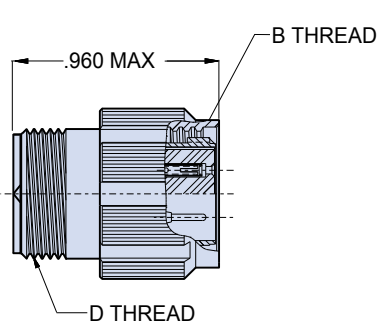

Series 801 Mighty Mouse Double-Start ACME Threads Plug 801-007 and 801-008 Dimensions

Integral Band Platform
801-007

Accessory Thread
801-008

MASTER
KEY

* For all size #8 arrangements, add .320" to overall length. For -26 add .127 (3.23)

Dimensions								
Shell Size	Ø A Style 16		Ø A Style 26		B Thread	Ø C		D Thread
	In.	mm.	In.	mm.		In.	mm.	
5	0.54	13.72	0.65	16.51	.3125-.05P-.1L-DS-2B	.245	6.22	.2500-32 UNEF-2A
6	0.60	15.24	0.69	17.53	.3750-.05P-.1L-DS-2B	.290	7.37	.3125-32 UNEF-2A
7	0.69	17.53	0.79	20.07	.4375-.05P-.1L-DS-2B	.390	9.91	.4375-28 UNEF-2A
8	0.75	19.05	0.83	21.08	.5000-.05P-.1L-DS-2B	.445	11.30	.5000-28 UNEF-2A
9	0.81	20.57	0.92	23.37	.5625-.05P-.1L-DS-2B	.500	12.70	.5625-24 UNEF-2A
10	0.88	22.35	0.98	24.89	.6250-.05P-.1L-DS-2B	.560	14.22	.6250-24 UNEF-2A
11	0.92	23.37	1.02	25.91	.6875-.05P-.1L-DS-2B	.605	15.37	.6875-24 UNEF-2A
13	1.05	26.67	1.10	27.94	.8125-.1P-.2L-DS-2B	.650	16.51	.6875-24 UNEF-2A
16	1.24	31.50	1.34	34.04	1.0000-.1P-.2L-DS-2B	.805	20.45	.9375-24 UNEF-2A
17	1.30	33.02	1.45	36.83	1.0625-.1P-.2L-DS-2B	.850	21.59	.9375-24 UNEF-2A
19	1.40	35.56	1.50	38.10	1.1875-.1P-.2L-DS-2B	1.003	25.48	1.0625-24 UNEF-2A
21	1.55	39.37	1.65	41.91	1.3125-.1P-.2L-DS-2B	1.110	28.19	1.1875-24 UNEF-2A

Dimensions in Inches (millimeters) are subject to change without notice.