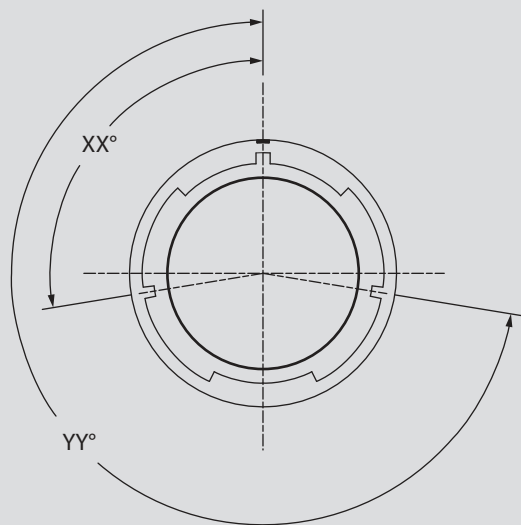

Alternate key and keyway polarization

REFERENCE INFORMATION

Alternate Key and Keyway Receptacles

Alternate Key and Keyway Plugs

Series IV Alternate Key and Keyway Polarization		
Polarization	XX°	YY°
N	110°	250°
A	100°	260°
B	90°	270°
C	80°	280°
D	70°	290°
K	120°	255°
L	120°	265°
M	120°	275°
R	120°	285°