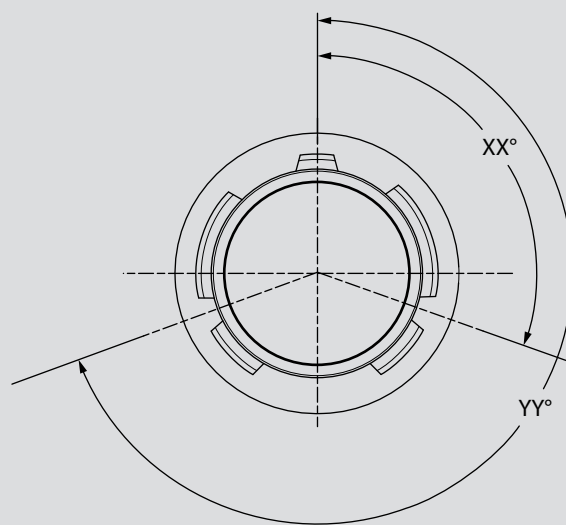

Alternate key and keyway polarization

REFERENCE INFORMATION

Alternate Key and Keyway Receptacles

Alternate Key and Keyway Plugs

Series IV Alternate Key and Keyway Polarization		
Polarization	XX°	YY°
N	110°	250°
A	100°	260°
B	90°	270°
C	80°	280°
D	70°	290°
K	120°	255°
L	120°	265°
M	120°	275°
R	120°	285°