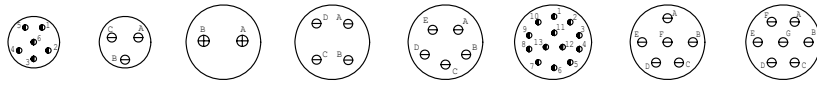

MIL-DTL-38999 Series I, II, III, and IV  
Hermetic Class Connectors  
Insert Arrangements (IAW MIL-STD-1560)

B

Series I	9-35	9-98	11-2	11-4	11-5	11-35	11-98	11-99
Series II	8-35	8-98	10-2	10-4	10-5	10-35	10-98	10-99
Series III	A35	A98	B2	B4	B5	B35	B98	B99
Series IV	---	---	---	---	B5	B35	B98	B99

Series I	13-4	13-8	13-35	13-98
Series II	12-4	12-8	12-35	12-98
Series III	C4	C8	C35	C98
Series IV	C4	---	C35	C98

Series I	15-5	15-15	15-18	15-19	15-35	15-97
Series II	14-5	14-15	14-18	14-19	14-35	14-97
Series III	D5	D15	D18	D19	D35	D97
Series IV	D5	---	D18	D19	D35	D97

Series I	17-6	17-8	17-26	17-35	17-99
Series II	16-6	16-8	16-26	16-35	16-99
Series III	E6	E8	E26	E35	E99
Series IV	E6	E8	E26	E35	---

Series I	19-11	19-28	19-32	19-35	19-30	19-45
Series II	18-11	18-28	18-32	18-35	18-30	18-45
Series III	F11	F28	F32	F35	F30	F45
Series IV	F11	---	F32	F35	---	---