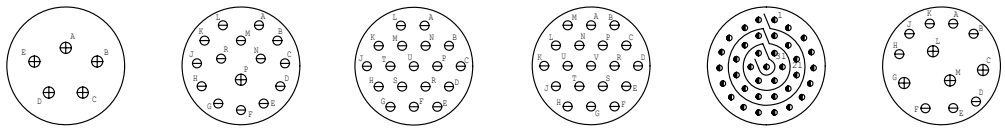

MIL-DTL-38999 Series I, II, III, and IV  
Hermetic Class Connectors  
Insert Arrangements (IAW MIL-STD-1560)

B

Series I	9-35	9-98	11-2	11-4	11-5	11-35	11-98	11-99
Series II	8-35	8-98	10-2	10-4	10-5	10-35	10-98	10-99
Series III	A35	A98	B2	B4	B5	B35	B98	B99
Series IV	---	---	---	---	B5	B35	B98	B99

Series I	13-4	13-8	13-35	13-98
Series II	12-4	12-8	12-35	12-98
Series III	C4	C8	C35	C98
Series IV	C4	---	C35	C98

Series I	15-5	15-15	15-18	15-19	15-35	15-97
Series II	14-5	14-15	14-18	14-19	14-35	14-97
Series III	D5	D15	D18	D19	D35	D97
Series IV	D5	---	D18	D19	D35	D97

Series I	17-6	17-8	17-26	17-35	17-99
Series II	16-6	16-8	16-26	16-35	16-99
Series III	E6	E8	E26	E35	E99
Series IV	E6	E8	E26	E35	---

Series I	19-11	19-28	19-32	19-35	19-30	19-45
Series II	18-11	18-28	18-32	18-35	18-30	18-45
Series III	F11	F28	F32	F35	F30	F45
Series IV	F11	---	F32	F35	---	---