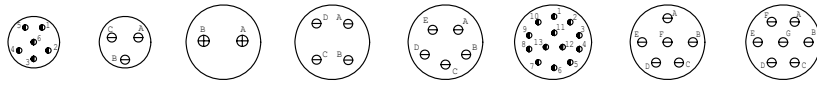

MIL-DTL-38999 Series I, II, III, and IV
Hermetic Class Connectors
Insert Arrangements (IAW MIL-STD-1560)

B

Series I	9-35	9-98	11-2	11-4	11-5	11-35	11-98	11-99
Series II	8-35	8-98	10-2	10-4	10-5	10-35	10-98	10-99
Series III	A35	A98	B2	B4	B5	B35	B98	B99
Series IV	---	---	---	---	B5	B35	B98	B99

Series I	13-4	13-8	13-35	13-98
Series II	12-4	12-8	12-35	12-98
Series III	C4	C8	C35	C98
Series IV	C4	---	C35	C98

Series I	15-5	15-15	15-18	15-19	15-35	15-97
Series II	14-5	14-15	14-18	14-19	14-35	14-97
Series III	D5	D15	D18	D19	D35	D97
Series IV	D5	---	D18	D19	D35	D97

Series I	17-6	17-8	17-26	17-35	17-99
Series II	16-6	16-8	16-26	16-35	16-99
Series III	E6	E8	E26	E35	E99
Series IV	E6	E8	E26	E35	---

Series I	19-11	19-28	19-32	19-35	19-30	19-45
Series II	18-11	18-28	18-32	18-35	18-30	18-45
Series III	F11	F28	F32	F35	F30	F45
Series IV	F11	---	F32	F35	---	---