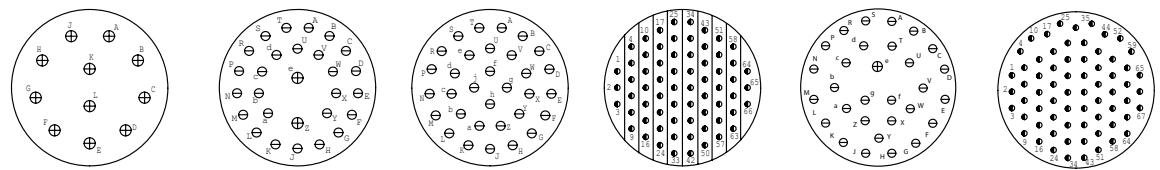

MIL-DTL-38999 Series I, II, III, and IV  
Hermetic Class Connectors  
Insert Arrangements (IAW MIL-STD-1560)

B

Series I	9-35	9-98	11-2	11-4	11-5	11-35	11-98	11-99
Series II	8-35	8-98	10-2	10-4	10-5	10-35	10-98	10-99
Series III	A35	A98	B2	B4	B5	B35	B98	B99
Series IV	---	---	---	---	B5	B35	B98	B99

Series I	13-4	13-8	13-35	13-98
Series II	12-4	12-8	12-35	12-98
Series III	C4	C8	C35	C98
Series IV	C4	---	C35	C98

Series I	15-5	15-15	15-18	15-19	15-35	15-97
Series II	14-5	14-15	14-18	14-19	14-35	14-97
Series III	D5	D15	D18	D19	D35	D97
Series IV	D5	---	D18	D19	D35	D97

Series I	17-6	17-8	17-26	17-35	17-99
Series II	16-6	16-8	16-26	16-35	16-99
Series III	E6	E8	E26	E35	E99
Series IV	E6	E8	E26	E35	---

Series I	19-11	19-28	19-32	19-35	19-30	19-45
Series II	18-11	18-28	18-32	18-35	18-30	18-45
Series III	F11	F28	F32	F35	F30	F45
Series IV	F11	---	F32	F35	---	---