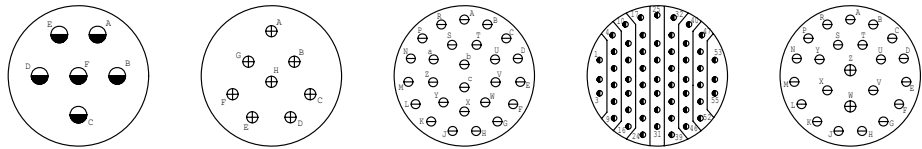

MIL-DTL-38999 Series I, II, III, and IV  
Hermetic Class Connectors  
Insert Arrangements (IAW MIL-STD-1560)

B

Series I	9-35	9-98	11-2	11-4	11-5	11-35	11-98	11-99
Series II	8-35	8-98	10-2	10-4	10-5	10-35	10-98	10-99
Series III	A35	A98	B2	B4	B5	B35	B98	B99
Series IV	---	---	---	---	B5	B35	B98	B99

Series I	13-4	13-8	13-35	13-98
Series II	12-4	12-8	12-35	12-98
Series III	C4	C8	C35	C98
Series IV	C4	---	C35	C98

Series I	15-5	15-15	15-18	15-19	15-35	15-97
Series II	14-5	14-15	14-18	14-19	14-35	14-97
Series III	D5	D15	D18	D19	D35	D97
Series IV	D5	---	D18	D19	D35	D97

Series I	17-6	17-8	17-26	17-35	17-99
Series II	16-6	16-8	16-26	16-35	16-99
Series III	E6	E8	E26	E35	E99
Series IV	E6	E8	E26	E35	---

Series I	19-11	19-28	19-32	19-35	19-30	19-45
Series II	18-11	18-28	18-32	18-35	18-30	18-45
Series III	F11	F28	F32	F35	F30	F45
Series IV	F11	---	F32	F35	---	---