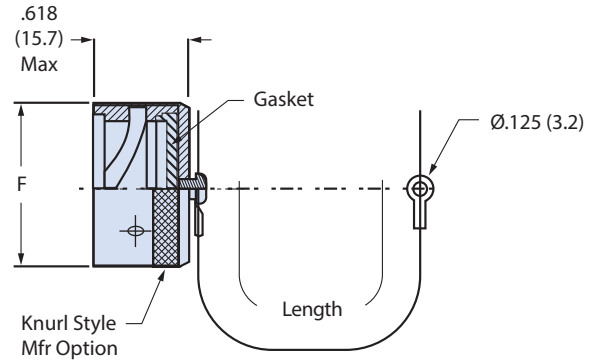

M83723/59-2, M83723/60-2, MS27293 and MS29295  
Protective Plug and Receptacle Covers  
Bayonet Coupling

**MATING CONNECTOR**  
MIL-DTL-83723 Bayonet

**M83723/59-2 PLUG COVER**  
**M27293 PLUG COVER (SEE NOTE 3)**

**M83723/60-2 RECEPTACLE COVER**

**TABLE I: Shell Size, Dash Number and Dimensions**

Shell Size	M27292 M27294 Dash No.	F Dia Max
8	7	.776 (19.7)
10	1	.906 (23.0)
12	2	1.078 (27.4)
14	3	1.141 (29.0)
16	4	1.266 (32.2)
18	5	1.375 (34.9)
20	8	1.510 (38.4)
22	6	1.625 (41.3)
24	9	1.760 (44.7)

Dimensions in inches (millimeters) and are subject to change without notice.