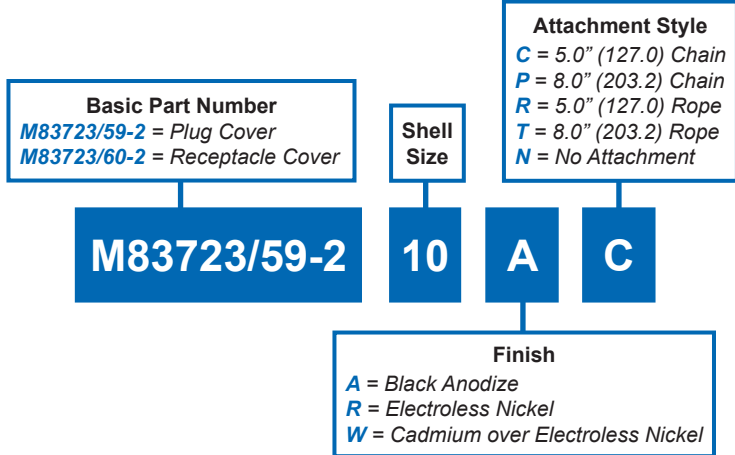

M83723/59-2, M83723/60-2, MS27293 and MS29295  
Protective Plug and Receptacle Covers  
Bayonet Coupling

**MATING CONNECTOR**  
MIL-DTL-83723 Bayonet

**M83723/59-2 PLUG COVER**  
**M27293 PLUG COVER (SEE NOTE 3)**

**M83723/60-2 RECEPTACLE COVER**

**TABLE I: Shell Size, Dash Number and Dimensions**

Shell Size	M27292 M27294 Dash No.	F Dia Max
8	7	.776 (19.7)
10	1	.906 (23.0)
12	2	1.078 (27.4)
14	3	1.141 (29.0)
16	4	1.266 (32.2)
18	5	1.375 (34.9)
20	8	1.510 (38.4)
22	6	1.625 (41.3)
24	9	1.760 (44.7)

Dimensions in inches (millimeters) and are subject to change without notice.