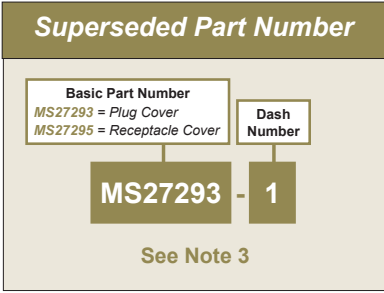

M83723/59-2, M83723/60-2, MS27293 and MS29295  
Protective Plug and Receptacle Covers  
Bayonet Coupling

**MATING CONNECTOR**  
MIL-DTL-83723 Bayonet

**M83723/59-2 PLUG COVER**  
**M27293 PLUG COVER (SEE NOTE 3)**

**M83723/60-2 RECEPTACLE COVER**

**TABLE I: Shell Size, Dash Number and Dimensions**

Shell Size	M27292 M27294 Dash No.	F Dia Max
8	7	.776 (19.7)
10	1	.906 (23.0)
12	2	1.078 (27.4)
14	3	1.141 (29.0)
16	4	1.266 (32.2)
18	5	1.375 (34.9)
20	8	1.510 (38.4)
22	6	1.625 (41.3)
24	9	1.760 (44.7)

Dimensions in inches (millimeters) and are subject to change without notice.