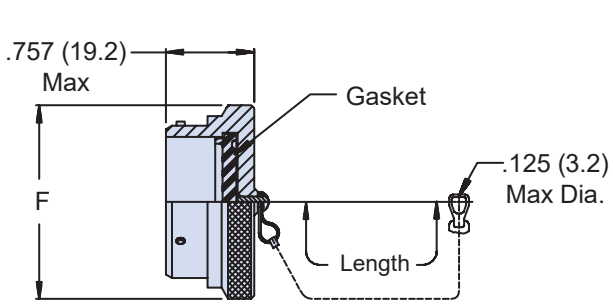

M83723/59-2, M83723/60-2, MS27293 and MS29295  
Protective Plug and Receptacle Covers  
Bayonet Coupling

**MATING CONNECTOR**  
MIL-DTL-83723 Bayonet

**M83723/59-2 PLUG COVER**  
**M27293 PLUG COVER (SEE NOTE 3)**

**M83723/60-2 RECEPTACLE COVER**

**TABLE I: Shell Size, Dash Number and Dimensions**

Shell Size	M27292 M27294 Dash No.	F Dia Max
8	7	.776 (19.7)
10	1	.906 (23.0)
12	2	1.078 (27.4)
14	3	1.141 (29.0)
16	4	1.266 (32.2)
18	5	1.375 (34.9)
20	8	1.510 (38.4)
22	6	1.625 (41.3)
24	9	1.760 (44.7)

Dimensions in inches (millimeters) and are subject to change without notice.