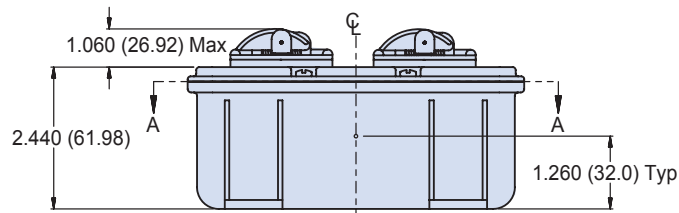

Basic Part Number	Finish (See Table I)	Basic Box Number
147-021	XMS	- 01

FIGURE 1 TOP VIEW

FIGURE 2

E

147-021XMS-03
(NSN: 5935-01-572-5631) (Symbol 2843)
Single Sound Powered Composite Telephone Box

Junction
Boxes

SECTION D-D
Electrical Ground Through Internal Mounting Post To External Mounting Bushing

SOUND POWER JACK SECTION VIEW
 (4 Places)

E