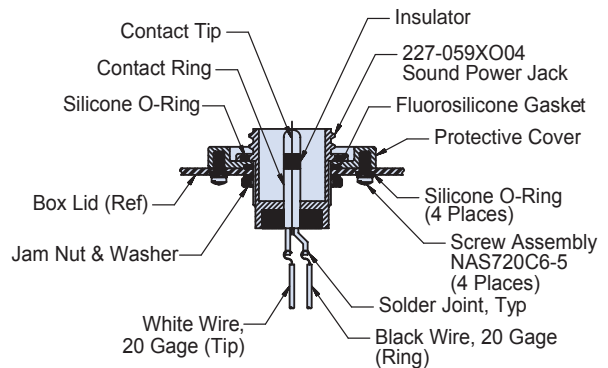

Basic Part Number	Finish (See Table I)	Basic Box Number
147-021	XMS	- 01

FIGURE 1 TOP VIEW

FIGURE 2

E

147-021XMS-03
(NSN: 5935-01-572-5631) (Symbol 2843)
Single Sound Powered Composite Telephone Box

Junction
Boxes

SECTION D-D
Electrical Ground Through Internal Mounting Post To External Mounting Bushing

SOUND POWER JACK SECTION VIEW
 (4 Places)

E