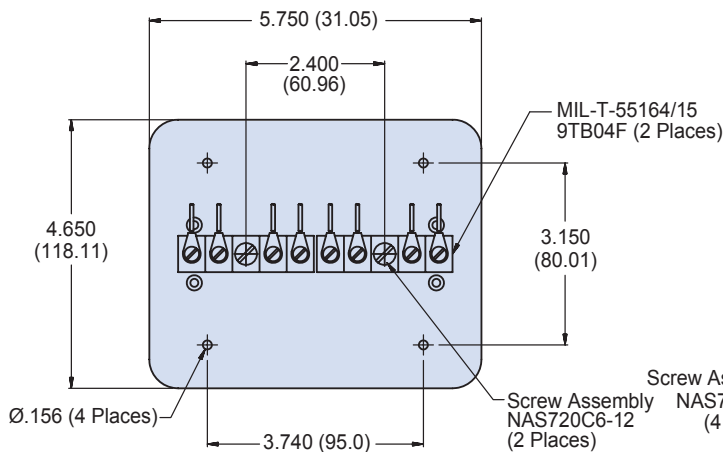

Basic Part Number	Finish (See Table I)	Basic Box Number
147-021	XMS	- 01

FIGURE 1 TOP VIEW

FIGURE 2

E

147-021XMS-03
(NSN: 5935-01-572-5631) (Symbol 2843)
Single Sound Powered Composite Telephone Box

Junction
Boxes

SECTION D-D
Electrical Ground Through Internal Mounting Post To External Mounting Bushing

SOUND POWER JACK SECTION VIEW
 (4 Places)

E