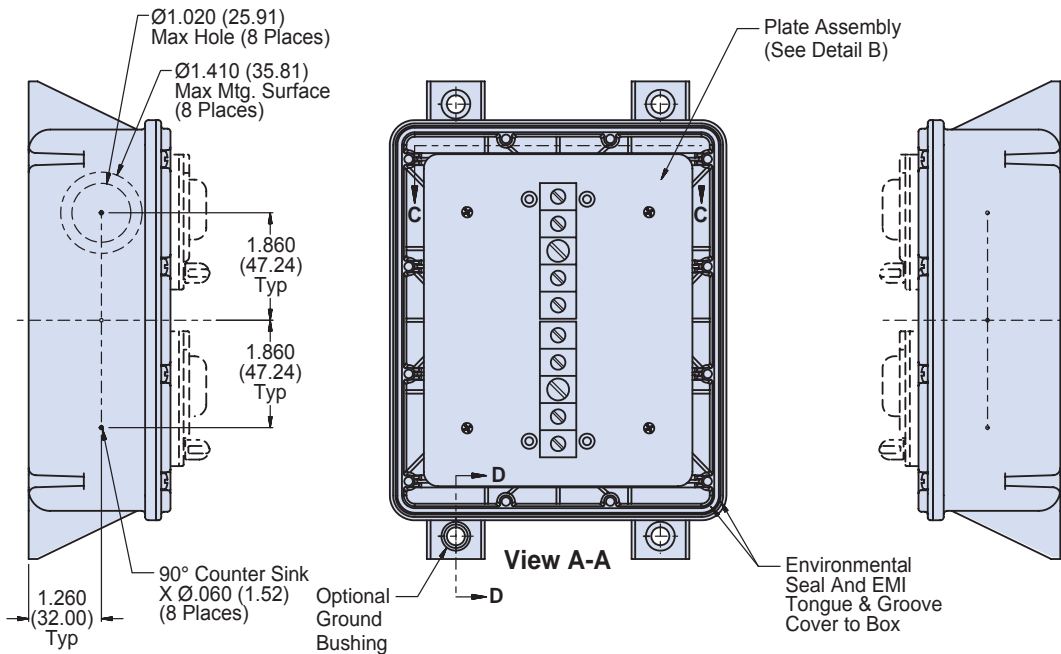

Basic Part Number	Finish (See Table I)	Basic Box Number
147-021	XMS	- 01

FIGURE 1 TOP VIEW

FIGURE 2

E

147-021XMS-03
(NSN: 5935-01-572-5631) (Symbol 2843)
Single Sound Powered Composite Telephone Box

Junction
Boxes

SECTION D-D
Electrical Ground Through Internal Mounting Post To External Mounting Bushing

SOUND POWER JACK SECTION VIEW
 (4 Places)

E