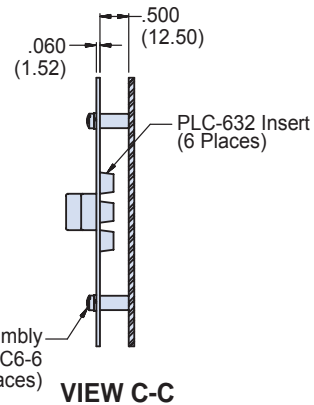

Basic Part Number	Finish (See Table I)	Basic Box Number
147-021	XMS	- 01

FIGURE 1 TOP VIEW

FIGURE 2

E

147-021XMS-03
(NSN: 5935-01-572-5631) (Symbol 2843)
Single Sound Powered Composite Telephone Box

Junction
Boxes

SECTION D-D
Electrical Ground Through Internal Mounting Post To External Mounting Bushing

SOUND POWER JACK SECTION VIEW
 (4 Places)

E