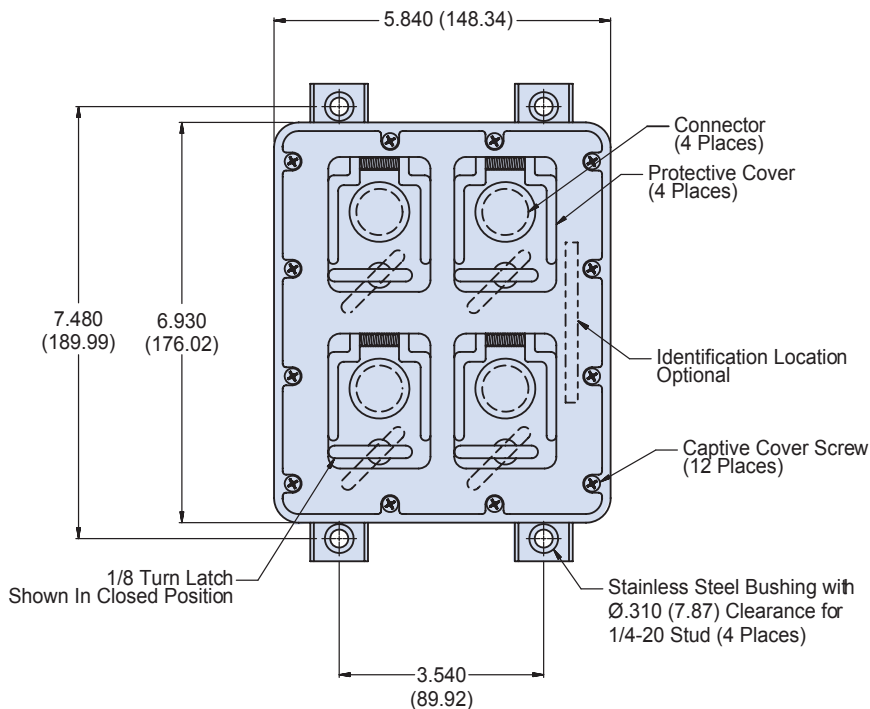

Basic Part Number	Finish (See Table I)	Basic Box Number
147-021	XMS	- 01

FIGURE 1 TOP VIEW

FIGURE 2

E

147-021XMS-03
(NSN: 5935-01-572-5631) (Symbol 2843)
Single Sound Powered Composite Telephone Box

Junction
Boxes

SECTION D-D
Electrical Ground Through Internal Mounting Post To External Mounting Bushing

SOUND POWER JACK SECTION VIEW
 (4 Places)

E