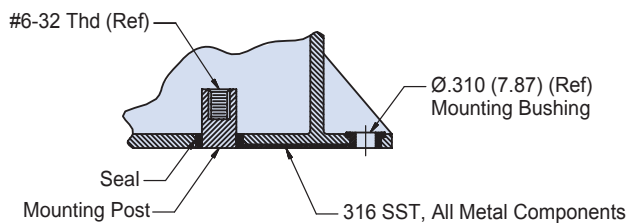

Basic Part Number	Finish (See Table I)	Basic Box Number
147-021	XMS	- 01

FIGURE 1 TOP VIEW

FIGURE 2

E

147-021XMS-03
(NSN: 5935-01-572-5631) (Symbol 2843)
Single Sound Powered Composite Telephone Box

Junction
Boxes

SECTION D-D
Electrical Ground Through Internal Mounting Post To External Mounting Bushing

SOUND POWER JACK SECTION VIEW
 (4 Places)

E