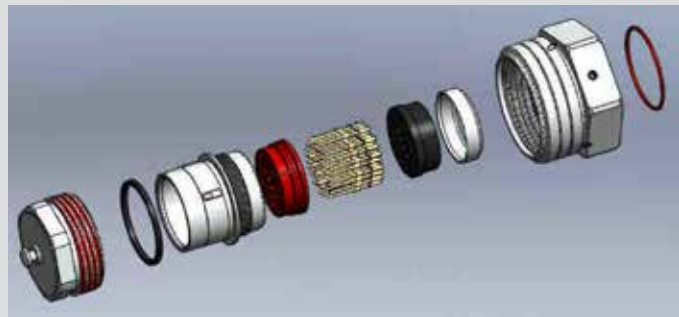

SERIES 927-072  
**ITS-Ex Hazardous Zone Connectors**  
 Cross-sectional and exploded views

**CROSS-SECTIONAL VIEWS**

Receptacle (left) and Plug (right) connector pair

Fixed In-Line Receptacle with protective safety cover

Plug with protective safety cover

TOPSIDE: ITS-EX™

**EXPLODED VIEWS**

Receptacle

Plug