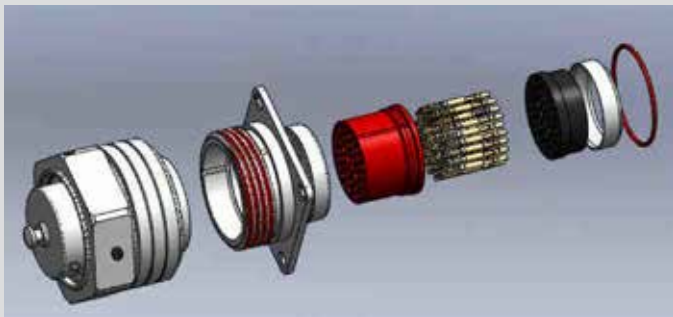

SERIES 927-072  
**ITS-Ex Hazardous Zone Connectors**  
 Cross-sectional and exploded views

**CROSS-SECTIONAL VIEWS**

Receptacle (left) and Plug (right) connector pair

Fixed In-Line Receptacle with protective safety cover

Plug with protective safety cover

TOPSIDE: ITS-EX™

**EXPLODED VIEWS**

Receptacle

Plug