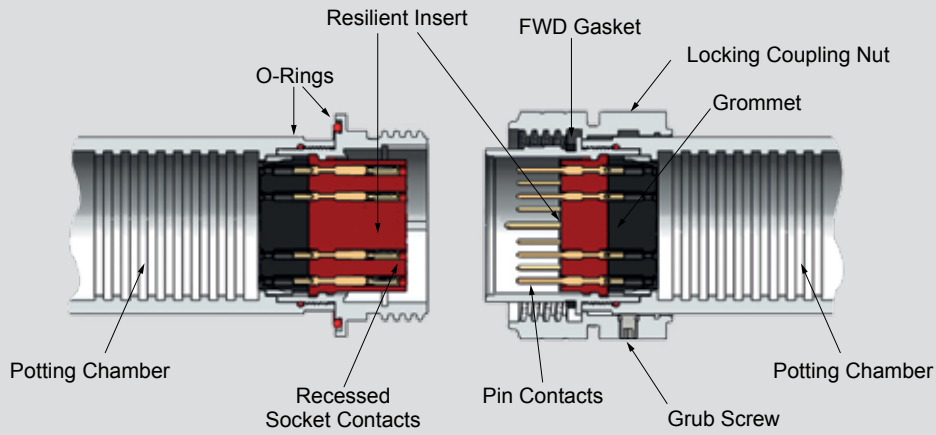

SERIES 927-072  
**ITS-Ex Hazardous Zone Connectors**  
 Cross-sectional and exploded views

**CROSS-SECTIONAL VIEWS**

Receptacle (left) and Plug (right) connector pair

Fixed In-Line Receptacle with protective safety cover

Plug with protective safety cover

TOPSIDE: ITS-EX™

**EXPLODED VIEWS**

Receptacle

Plug