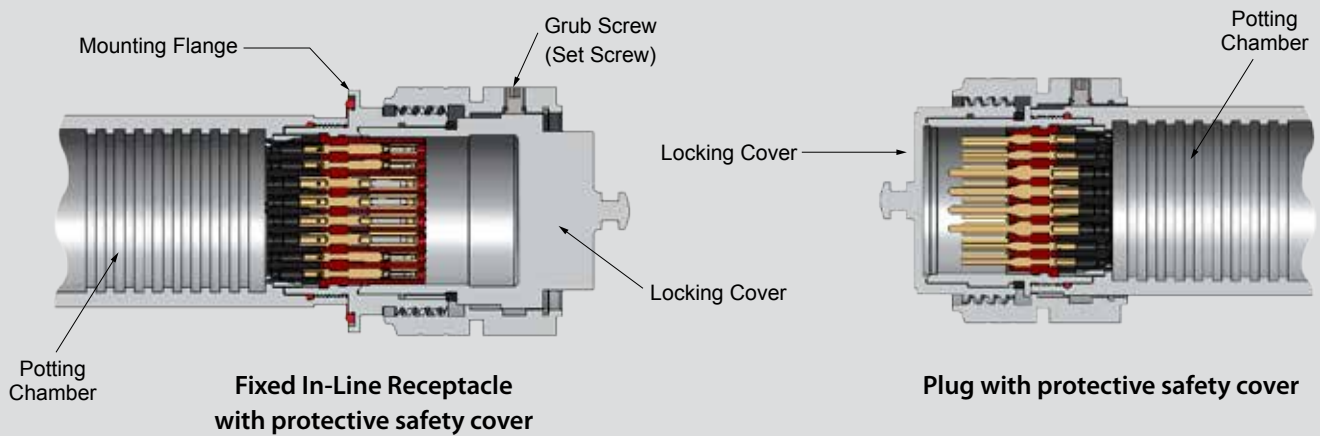

SERIES 927-072  
**ITS-Ex Hazardous Zone Connectors**  
 Cross-sectional and exploded views

**CROSS-SECTIONAL VIEWS**

Receptacle (left) and Plug (right) connector pair

Fixed In-Line Receptacle with protective safety cover

Plug with protective safety cover

TOPSIDE: ITS-EX™

**EXPLODED VIEWS**

Receptacle

Plug