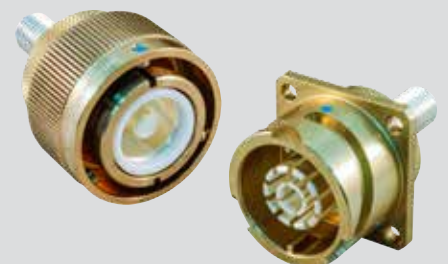

**SEACROW MARINE BRONZE
Topside / Shipboard
Environmental Connectors**
Product selection guide

REFERENCE INFORMATION
Connector Line Application and Features
pg. 2

ITS-MB MARINE BRONZE REVERSE-BAYONET CONNECTORS
MIL-C-5015 type / VG95234 equivalent environmental series
pg. 4

IT-MB MARINE BRONZE UN THREADED CONNECTORS
MIL-C-5015 type environmental series
pg. 19

IPT-MB MARINE BRONZE BAYONET CONNECTORS
MIL-DTL-26482 type / VG95328 equivalent environmental series
pg. 31

IGE-MB MARINE BRONZE REVERSE-BAYONET SINGLE-POLE POWER CONNECTORS
MIL-C-5015 type / VG96929 equivalent environmental series
pg. 44

TOPSIDE: SEACROW™