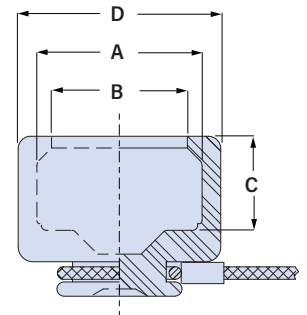

TABLE 1 SIZE CODE									
Shell Size	Size Code	øA		øB		C		øD	
		In.	mm.	In.	mm.	In.	mm.	In.	mm.
18	-19	1.58	40.1	1.36	34.5	1.25	31.8	2.18	55.4
20	-22	1.68	42.7	1.44	36.6	1.25	31.8	2.31	58.7
24	-25	1.96	49.8	1.74	44.2	1.25	31.8	2.68	68.1
28	-32	2.31	58.7	2.13	54.1	1.25	31.8	2.98	75.7
32	-36	2.56	65.0	2.32	58.9	1.25	31.8	3.21	81.5
36	-38	2.76	70.1	2.50	63.5	1.25	31.8	3.21	81.5
40	-44	3.06	77.7	2.84	72.1	1.56	39.6	3.58	90.9

TABLE 2 ATTACHMENT RING OPTIONS							
EYELET		STYLE A RING		STYLE B RING		SPLIT RING	
Code	Eyelet I.D.	Code	Ring I.D.	Code	Ring I.D.	Code	Ring I.D.
-06	.125 (3.2)	-095	.312 (7.9)	-10	.593 (15.1)	-50	.425 (10.8)
-01	.145 (3.7)	-100	.391 (9.9)	-12	.718 (18.2)	-52	.485 (12.3)
-09	.156 (4.0)	-101	.516 (13.1)	-13	.765 (19.4)	-54	.640 (16.3)
-05	.167 (4.2)	-103	.641 (16.3)	-14	.844 (21.4)	-56	.750 (19.1)
-02	.182 (4.6)	-104	.708 (18)	-15	.890 (22.6)	-58	.890 (22.6)
-03	.191 (4.9)	-105	.766 (19.5)	-17	1.015 (25.8)	-60	1.015 (25.8)
-04	.197 (5.0)	-106	.896 (22.8)	-19	1.140 (29.0)	-62	1.095 (27.8)
-07	.218 (5.5)	-107	1.016 (25.8)	-20	1.203 (30.6)	-64	1.130 (28.7)
SLIP KNOT		-108	1.141 (29.0)	-21	1.265 (32.1)	-66	1.250 (31.8)
		-208	1.203 (30.6)	-22	1.343 (34.1)	-68	1.350 (34.3)
Code -SK		-109	1.266 (32.2)	-24	1.484 (37.7)	-70	1.375 (34.9)
CABLE TIE		-110	1.391 (35.3)	-27	1.640 (41.7)	-72	1.485 (37.7)
		-111	1.521 (38.6)	-29	1.765 (44.8)	-74	1.625 (41.3)
Code -WS		-112	1.641 (41.7)	-30	1.890 (48.0)	-76	1.750 (44.5)
Black 6/6 nylon cable tie		-113	1.766 (44.9)	-31	1.953 (49.6)	-80	1.980 (50.3)
		-114	1.891 (48.0)	-33	2.077 (52.8)	-84	2.235 (56.8)
		-115	2.078 (52.8)	-36	2.187 (55.5)	-86	2.310 (58.7)
		-116	2.406 (61.1)	-40	2.406 (61.1)	-88	2.475 (62.9)
		-117	2.510 (63.8)	-44	2.656 (67.5)	-90	2.655 (67.4)