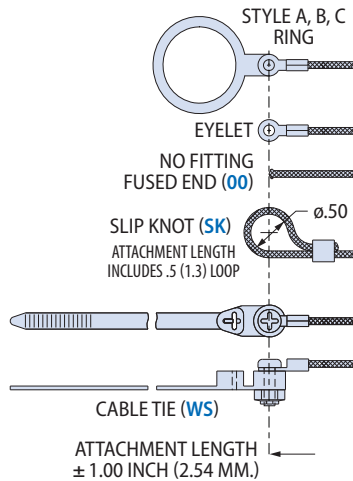

Backshells and Accessories

780-001 Bean Rubber Cover for Series 970 Plug Connector

Neoprene, silicone or fluorosilicone. 780-001 cover fits Series 970 PowerTrip plug connectors. Rugged molded rubber "Mr. Bean" cover slides over connector coupling nut to protect from damage. Four material choices: black neoprene, carbon-filled conductive black neoprene, red silicone or blue fluorosilicone. Attach cover with nylon rope. Attachment choices include cable tie, slip knot or stainless steel ring. Non-environmental.

HOW TO ORDER	
Sample Part Number →	780-001 -22 G 6 -06
Basic Number	780-001 = Bean Rubber Cover for Series 970 Plug Connectors
Size	See Table 1 for Size Code
Attachment Type	Omit for no Attachment G = Nylon Rope
Attachment Length	Omit if no Attachment Length in 1 Inch Increments ("6" = six inch length)
Attachment Fitting	Omit if no Attachment 00 = No Fitting See Table 2 for Attachment Fitting Codes
Material	Omit for non-conductive black neoprene C = Conductive Black Neoprene F = Blue Fluorosilicone S = Red Silicone

TABLE 1 SIZE CODE									
Shell Size	Size Code	øA		øB		C		øD	
		In.	mm.	In.	mm.	In.	mm.	In.	mm.
18	-19	1.58	40.1	1.36	34.5	1.25	31.8	2.18	55.4
20	-22	1.68	42.7	1.44	36.6	1.25	31.8	2.31	58.7
24	-25	1.96	49.8	1.74	44.2	1.25	31.8	2.68	68.1
28	-32	2.31	58.7	2.13	54.1	1.25	31.8	2.98	75.7
32	-36	2.56	65.0	2.32	58.9	1.25	31.8	3.21	81.5
36	-38	2.76	70.1	2.50	63.5	1.25	31.8	3.21	81.5
40	-44	3.06	77.7	2.84	72.1	1.56	39.6	3.58	90.9