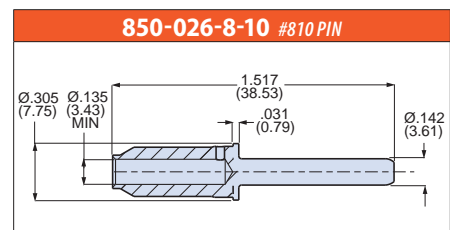

CRIMP CONTACT PART NUMBERS								
Size	Wire Size	Plating	Pin Contact Part Number	Socket Contact Part Number	Crimp Tool	Positioner	Die Set	Locator
16	#16-#20	Gold	850-037-16	850-038-16	809-136	859-032	—	—
12	#12-#14	Gold	850-037-12	850-038-12	809-136	859-032	—	—
8	#8	Silver	850-026-8-8-1	850-027-8-8-1	859-025	—	859-026	859-029
		Gold	850-026-8-8-2	850-027-8-8-2	859-025	—	859-026	859-029
	#10	Silver	850-026-8-10-1	850-027-8-10-1	859-025	—	859-026	859-173
		Gold	850-026-8-10-2	850-027-8-10-2	859-025	—	859-026	859-173
4	#4	Silver	850-026-4-4-1	850-027-4-4-1	859-025	—	859-027	859-030
		Gold	850-026-4-4-2	850-027-4-4-2	859-025	—	859-027	859-030
	#6	Silver	850-026-4-6-1	850-027-4-6-1	859-025	—	859-027	859-030
		Gold	850-026-4-6-2	850-027-4-6-2	859-025	—	859-027	859-030
1/0	#1/0	Silver	850-026-0-0-1	850-027-0-0-1	859-025	—	859-028	859-031
		Gold	850-026-0-0-2	850-027-0-0-2	859-025	—	859-028	859-031
	#2	Silver	850-026-0-2-1	850-027-0-2-1	859-025	—	859-028	859-031
		Gold	850-026-0-2-2	850-027-0-2-2	859-025	—	859-028	859-031
2/0	#2/0	Silver	850-184-00-00-1	850-185-00-00-1	859-025	—	859-217	859-218
		Gold	850-184-00-00-2	850-185-00-00-2	859-025	—	859-217	859-218