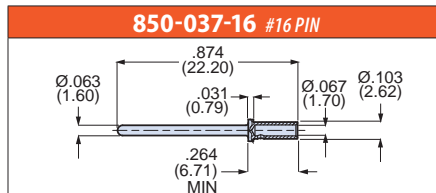

CRIMP CONTACT PART NUMBERS								
Size	Wire Size	Plating	Pin Contact Part Number	Socket Contact Part Number	Crimp Tool	Positioner	Die Set	Locator
16	#16-#20	Gold	850-037-16	850-038-16	809-136	859-032	—	—
12	#12-#14	Gold	850-037-12	850-038-12	809-136	859-032	—	—
8	#8	Silver	850-026-8-8-1	850-027-8-8-1	859-025	—	859-026	859-029
		Gold	850-026-8-8-2	850-027-8-8-2	859-025	—	859-026	859-029
	#10	Silver	850-026-8-10-1	850-027-8-10-1	859-025	—	859-026	859-173
		Gold	850-026-8-10-2	850-027-8-10-2	859-025	—	859-026	859-173
4	#4	Silver	850-026-4-4-1	850-027-4-4-1	859-025	—	859-027	859-030
		Gold	850-026-4-4-2	850-027-4-4-2	859-025	—	859-027	859-030
	#6	Silver	850-026-4-6-1	850-027-4-6-1	859-025	—	859-027	859-030
		Gold	850-026-4-6-2	850-027-4-6-2	859-025	—	859-027	859-030
1/0	#1/0	Silver	850-026-0-0-1	850-027-0-0-1	859-025	—	859-028	859-031
		Gold	850-026-0-0-2	850-027-0-0-2	859-025	—	859-028	859-031
	#2	Silver	850-026-0-2-1	850-027-0-2-1	859-025	—	859-028	859-031
		Gold	850-026-0-2-2	850-027-0-2-2	859-025	—	859-028	859-031
2/0	#2/0	Silver	850-184-00-00-1	850-185-00-00-1	859-025	—	859-217	859-218
		Gold	850-184-00-00-2	850-185-00-00-2	859-025	—	859-217	859-218