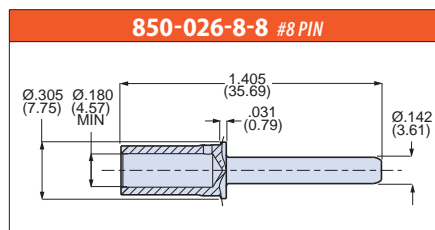

CRIMP CONTACT PART NUMBERS								
Size	Wire Size	Plating	Pin Contact Part Number	Socket Contact Part Number	Crimp Tool	Positioner	Die Set	Locator
16	#16-#20	Gold	850-037-16	850-038-16	809-136	859-032	—	—
12	#12-#14	Gold	850-037-12	850-038-12	809-136	859-032	—	—
8	#8	Silver	850-026-8-8-1	850-027-8-8-1	859-025	—	859-026	859-029
		Gold	850-026-8-8-2	850-027-8-8-2	859-025	—	859-026	859-029
	#10	Silver	850-026-8-10-1	850-027-8-10-1	859-025	—	859-026	859-173
		Gold	850-026-8-10-2	850-027-8-10-2	859-025	—	859-026	859-173
4	#4	Silver	850-026-4-4-1	850-027-4-4-1	859-025	—	859-027	859-030
		Gold	850-026-4-4-2	850-027-4-4-2	859-025	—	859-027	859-030
	#6	Silver	850-026-4-6-1	850-027-4-6-1	859-025	—	859-027	859-030
		Gold	850-026-4-6-2	850-027-4-6-2	859-025	—	859-027	859-030
1/0	#1/0	Silver	850-026-0-0-1	850-027-0-0-1	859-025	—	859-028	859-031
		Gold	850-026-0-0-2	850-027-0-0-2	859-025	—	859-028	859-031
	#2	Silver	850-026-0-2-1	850-027-0-2-1	859-025	—	859-028	859-031
		Gold	850-026-0-2-2	850-027-0-2-2	859-025	—	859-028	859-031
2/0	#2/0	Silver	850-184-00-00-1	850-185-00-00-1	859-025	—	859-217	859-218
		Gold	850-184-00-00-2	850-185-00-00-2	859-025	—	859-217	859-218