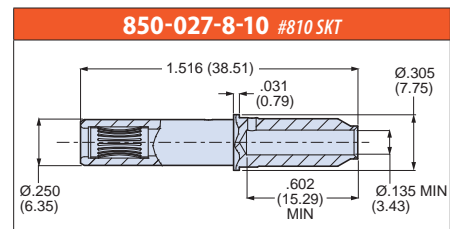

CRIMP CONTACT PART NUMBERS								
Size	Wire Size	Plating	Pin Contact Part Number	Socket Contact Part Number	Crimp Tool	Positioner	Die Set	Locator
16	#16-#20	Gold	850-037-16	850-038-16	809-136	859-032	—	—
12	#12-#14	Gold	850-037-12	850-038-12	809-136	859-032	—	—
8	#8	Silver	850-026-8-8-1	850-027-8-8-1	859-025	—	859-026	859-029
		Gold	850-026-8-8-2	850-027-8-8-2	859-025	—	859-026	859-029
	#10	Silver	850-026-8-10-1	850-027-8-10-1	859-025	—	859-026	859-173
		Gold	850-026-8-10-2	850-027-8-10-2	859-025	—	859-026	859-173
4	#4	Silver	850-026-4-4-1	850-027-4-4-1	859-025	—	859-027	859-030
		Gold	850-026-4-4-2	850-027-4-4-2	859-025	—	859-027	859-030
	#6	Silver	850-026-4-6-1	850-027-4-6-1	859-025	—	859-027	859-030
		Gold	850-026-4-6-2	850-027-4-6-2	859-025	—	859-027	859-030
1/0	#1/0	Silver	850-026-0-0-1	850-027-0-0-1	859-025	—	859-028	859-031
		Gold	850-026-0-0-2	850-027-0-0-2	859-025	—	859-028	859-031
	#2	Silver	850-026-0-2-1	850-027-0-2-1	859-025	—	859-028	859-031
		Gold	850-026-0-2-2	850-027-0-2-2	859-025	—	859-028	859-031
2/0	#2/0	Silver	850-184-00-00-1	850-185-00-00-1	859-025	—	859-217	859-218
		Gold	850-184-00-00-2	850-185-00-00-2	859-025	—	859-217	859-218