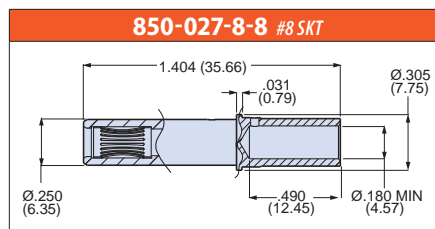

CRIMP CONTACT PART NUMBERS								
Size	Wire Size	Plating	Pin Contact Part Number	Socket Contact Part Number	Crimp Tool	Positioner	Die Set	Locator
16	#16-#20	Gold	850-037-16	850-038-16	809-136	859-032	—	—
12	#12-#14	Gold	850-037-12	850-038-12	809-136	859-032	—	—
8	#8	Silver	850-026-8-8-1	850-027-8-8-1	859-025	—	859-026	859-029
		Gold	850-026-8-8-2	850-027-8-8-2	859-025	—	859-026	859-029
	#10	Silver	850-026-8-10-1	850-027-8-10-1	859-025	—	859-026	859-173
		Gold	850-026-8-10-2	850-027-8-10-2	859-025	—	859-026	859-173
4	#4	Silver	850-026-4-4-1	850-027-4-4-1	859-025	—	859-027	859-030
		Gold	850-026-4-4-2	850-027-4-4-2	859-025	—	859-027	859-030
	#6	Silver	850-026-4-6-1	850-027-4-6-1	859-025	—	859-027	859-030
		Gold	850-026-4-6-2	850-027-4-6-2	859-025	—	859-027	859-030
1/0	#1/0	Silver	850-026-0-0-1	850-027-0-0-1	859-025	—	859-028	859-031
		Gold	850-026-0-0-2	850-027-0-0-2	859-025	—	859-028	859-031
	#2	Silver	850-026-0-2-1	850-027-0-2-1	859-025	—	859-028	859-031
		Gold	850-026-0-2-2	850-027-0-2-2	859-025	—	859-028	859-031
2/0	#2/0	Silver	850-184-00-00-1	850-185-00-00-1	859-025	—	859-217	859-218
		Gold	850-184-00-00-2	850-185-00-00-2	859-025	—	859-217	859-218