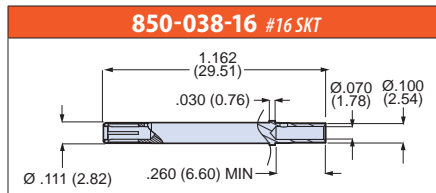

CRIMP CONTACT PART NUMBERS								
Size	Wire Size	Plating	Pin Contact Part Number	Socket Contact Part Number	Crimp Tool	Positioner	Die Set	Locator
16	#16-#20	Gold	850-037-16	850-038-16	809-136	859-032	—	—
12	#12-#14	Gold	850-037-12	850-038-12	809-136	859-032	—	—
8	#8	Silver	850-026-8-8-1	850-027-8-8-1	859-025	—	859-026	859-029
		Gold	850-026-8-8-2	850-027-8-8-2	859-025	—	859-026	859-029
	#10	Silver	850-026-8-10-1	850-027-8-10-1	859-025	—	859-026	859-173
		Gold	850-026-8-10-2	850-027-8-10-2	859-025	—	859-026	859-173
4	#4	Silver	850-026-4-4-1	850-027-4-4-1	859-025	—	859-027	859-030
		Gold	850-026-4-4-2	850-027-4-4-2	859-025	—	859-027	859-030
	#6	Silver	850-026-4-6-1	850-027-4-6-1	859-025	—	859-027	859-030
		Gold	850-026-4-6-2	850-027-4-6-2	859-025	—	859-027	859-030
1/0	#1/0	Silver	850-026-0-0-1	850-027-0-0-1	859-025	—	859-028	859-031
		Gold	850-026-0-0-2	850-027-0-0-2	859-025	—	859-028	859-031
	#2	Silver	850-026-0-2-1	850-027-0-2-1	859-025	—	859-028	859-031
		Gold	850-026-0-2-2	850-027-0-2-2	859-025	—	859-028	859-031
2/0	#2/0	Silver	850-184-00-00-1	850-185-00-00-1	859-025	—	859-217	859-218
		Gold	850-184-00-00-2	850-185-00-00-2	859-025	—	859-217	859-218