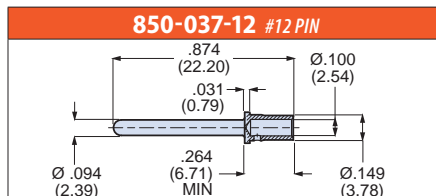

CRIMP CONTACT PART NUMBERS								
Size	Wire Size	Plating	Pin Contact Part Number	Socket Contact Part Number	Crimp Tool	Positioner	Die Set	Locator
16	#16-#20	Gold	850-037-16	850-038-16	809-136	859-032	—	—
12	#12-#14	Gold	850-037-12	850-038-12	809-136	859-032	—	—
8	#8	Silver	850-026-8-8-1	850-027-8-8-1	859-025	—	859-026	859-029
		Gold	850-026-8-8-2	850-027-8-8-2	859-025	—	859-026	859-029
	#10	Silver	850-026-8-10-1	850-027-8-10-1	859-025	—	859-026	859-173
		Gold	850-026-8-10-2	850-027-8-10-2	859-025	—	859-026	859-173
4	#4	Silver	850-026-4-4-1	850-027-4-4-1	859-025	—	859-027	859-030
		Gold	850-026-4-4-2	850-027-4-4-2	859-025	—	859-027	859-030
	#6	Silver	850-026-4-6-1	850-027-4-6-1	859-025	—	859-027	859-030
		Gold	850-026-4-6-2	850-027-4-6-2	859-025	—	859-027	859-030
1/0	#1/0	Silver	850-026-0-0-1	850-027-0-0-1	859-025	—	859-028	859-031
		Gold	850-026-0-0-2	850-027-0-0-2	859-025	—	859-028	859-031
	#2	Silver	850-026-0-2-1	850-027-0-2-1	859-025	—	859-028	859-031
		Gold	850-026-0-2-2	850-027-0-2-2	859-025	—	859-028	859-031
2/0	#2/0	Silver	850-184-00-00-1	850-185-00-00-1	859-025	—	859-217	859-218
		Gold	850-184-00-00-2	850-185-00-00-2	859-025	—	859-217	859-218