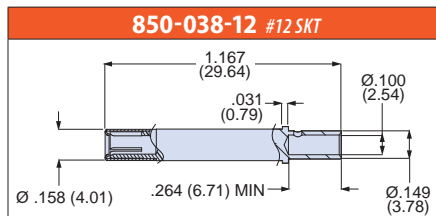

CRIMP CONTACT PART NUMBERS								
Size	Wire Size	Plating	Pin Contact Part Number	Socket Contact Part Number	Crimp Tool	Positioner	Die Set	Locator
16	#16-#20	Gold	850-037-16	850-038-16	809-136	859-032	—	—
12	#12-#14	Gold	850-037-12	850-038-12	809-136	859-032	—	—
8	#8	Silver	850-026-8-8-1	850-027-8-8-1	859-025	—	859-026	859-029
		Gold	850-026-8-8-2	850-027-8-8-2	859-025	—	859-026	859-029
	#10	Silver	850-026-8-10-1	850-027-8-10-1	859-025	—	859-026	859-173
		Gold	850-026-8-10-2	850-027-8-10-2	859-025	—	859-026	859-173
4	#4	Silver	850-026-4-4-1	850-027-4-4-1	859-025	—	859-027	859-030
		Gold	850-026-4-4-2	850-027-4-4-2	859-025	—	859-027	859-030
	#6	Silver	850-026-4-6-1	850-027-4-6-1	859-025	—	859-027	859-030
		Gold	850-026-4-6-2	850-027-4-6-2	859-025	—	859-027	859-030
1/0	#1/0	Silver	850-026-0-0-1	850-027-0-0-1	859-025	—	859-028	859-031
		Gold	850-026-0-0-2	850-027-0-0-2	859-025	—	859-028	859-031
	#2	Silver	850-026-0-2-1	850-027-0-2-1	859-025	—	859-028	859-031
		Gold	850-026-0-2-2	850-027-0-2-2	859-025	—	859-028	859-031
2/0	#2/0	Silver	850-184-00-00-1	850-185-00-00-1	859-025	—	859-217	859-218
		Gold	850-184-00-00-2	850-185-00-00-2	859-025	—	859-217	859-218