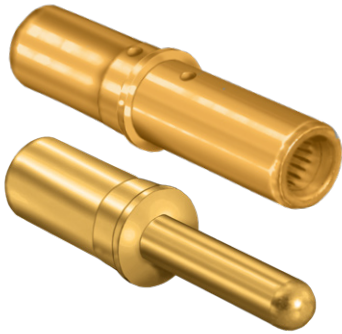

Contacts and Tools Crimp Contacts

CONTACTS AND TOOLS

Series 970 PowerTrip® contacts for size 16 through 2/0 wire. Size 8, 4, 1/0, and 2/0 contacts are high conductivity copper alloy (IACS >90%) with silver or gold plating. Size #12 and #16 contacts are copper alloy with gold finish. Size 2/0, 1/0, 4 and 8 socket contacts feature low resistance, high durability LouverBand springs. Terminate to wire with standard crimp tools. Contacts are snap-in, rear-release and meet the performance requirements of SAE AS39029.

- Contacts for Series 970 PowerTrip connectors
- Crimp rear-release
- High conductivity copper alloy
- LouverBand socket contacts
- Gold or silver plating

CONSTRUCTION	
Pin, Size #16 and #12	Copper alloy, gold over palladium finish
Pin, Size #8, #4, #1/0, and #2/0	High conductivity copper alloy, gold or silver finish over nickel
Socket, Size #16 and #12	Copper alloy, stainless steel hood, gold over palladium finish
Socket, Size #8, #4, #1/0, and 2/0	High conductivity copper alloy, beryllium copper LouverBand spring, gold or silver finish over nickel