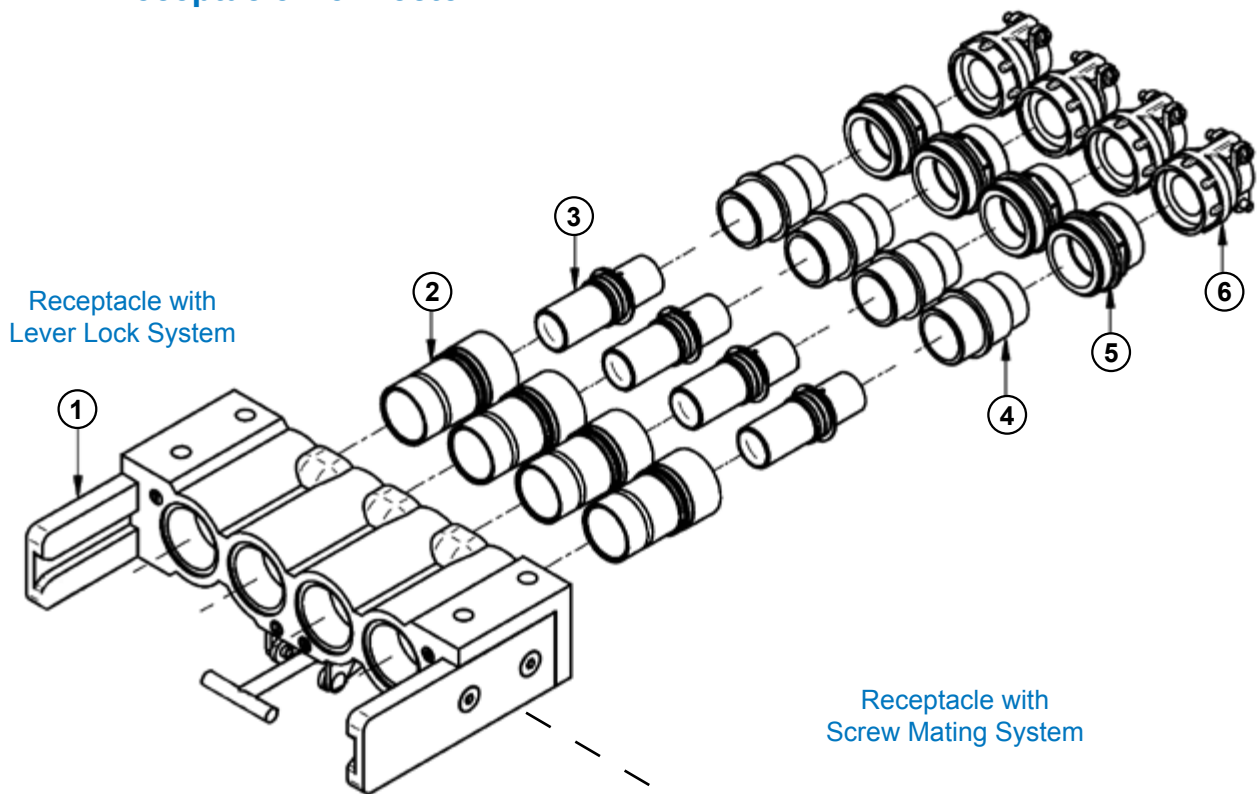

IRT Series
Rectangular Multi Pole Power Connector
Components Exploded View

IRT Series Components Exploded View

Receptacle Connector

Receptacle Connector

- 1 - Receptacle Shell
- 2 - Front Insert
- 3 - Contact
- 4 - Rear Insert
- 5 - Backend Adapter
- 6 - Clamp

IRT Series Components Exploded View

Plug Connector

Plug Connector

- 7 - Plug Shell
- 8 - Front Insert
- 9 - Contact
- 10 - Rear Insert
- 11 - Backend Adapter
- 12 - Clamp