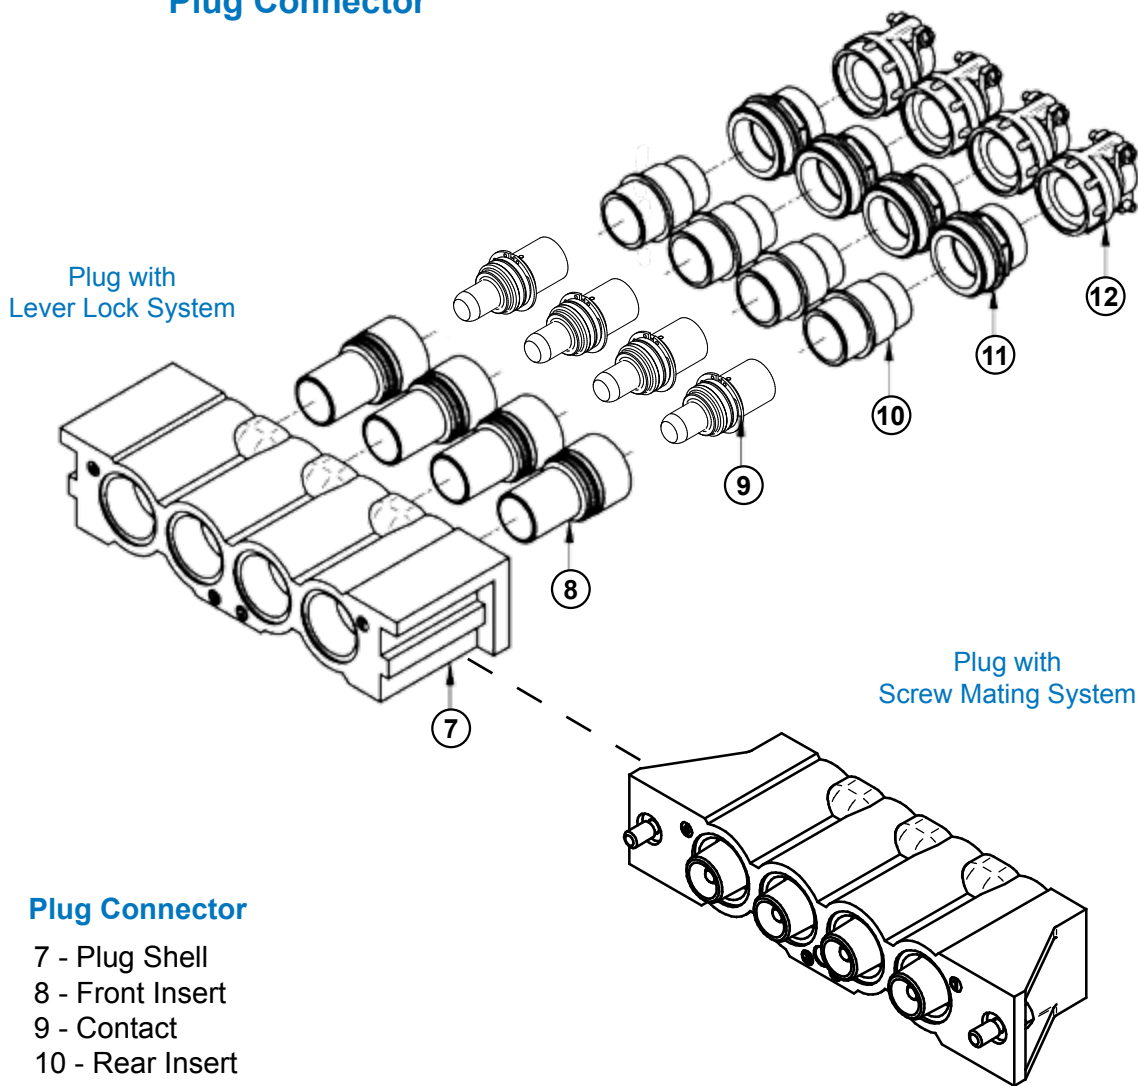

IRT Series
Rectangular Multi Pole Power Connector
Components Exploded View

IRT Series Components Exploded View

Receptacle Connector

Receptacle Connector

- 1 - Receptacle Shell
- 2 - Front Insert
- 3 - Contact
- 4 - Rear Insert
- 5 - Backend Adapter
- 6 - Clamp

IRT Series Components Exploded View

Plug Connector

Plug Connector

- 7 - Plug Shell
- 8 - Front Insert
- 9 - Contact
- 10 - Rear Insert
- 11 - Backend Adapter
- 12 - Clamp