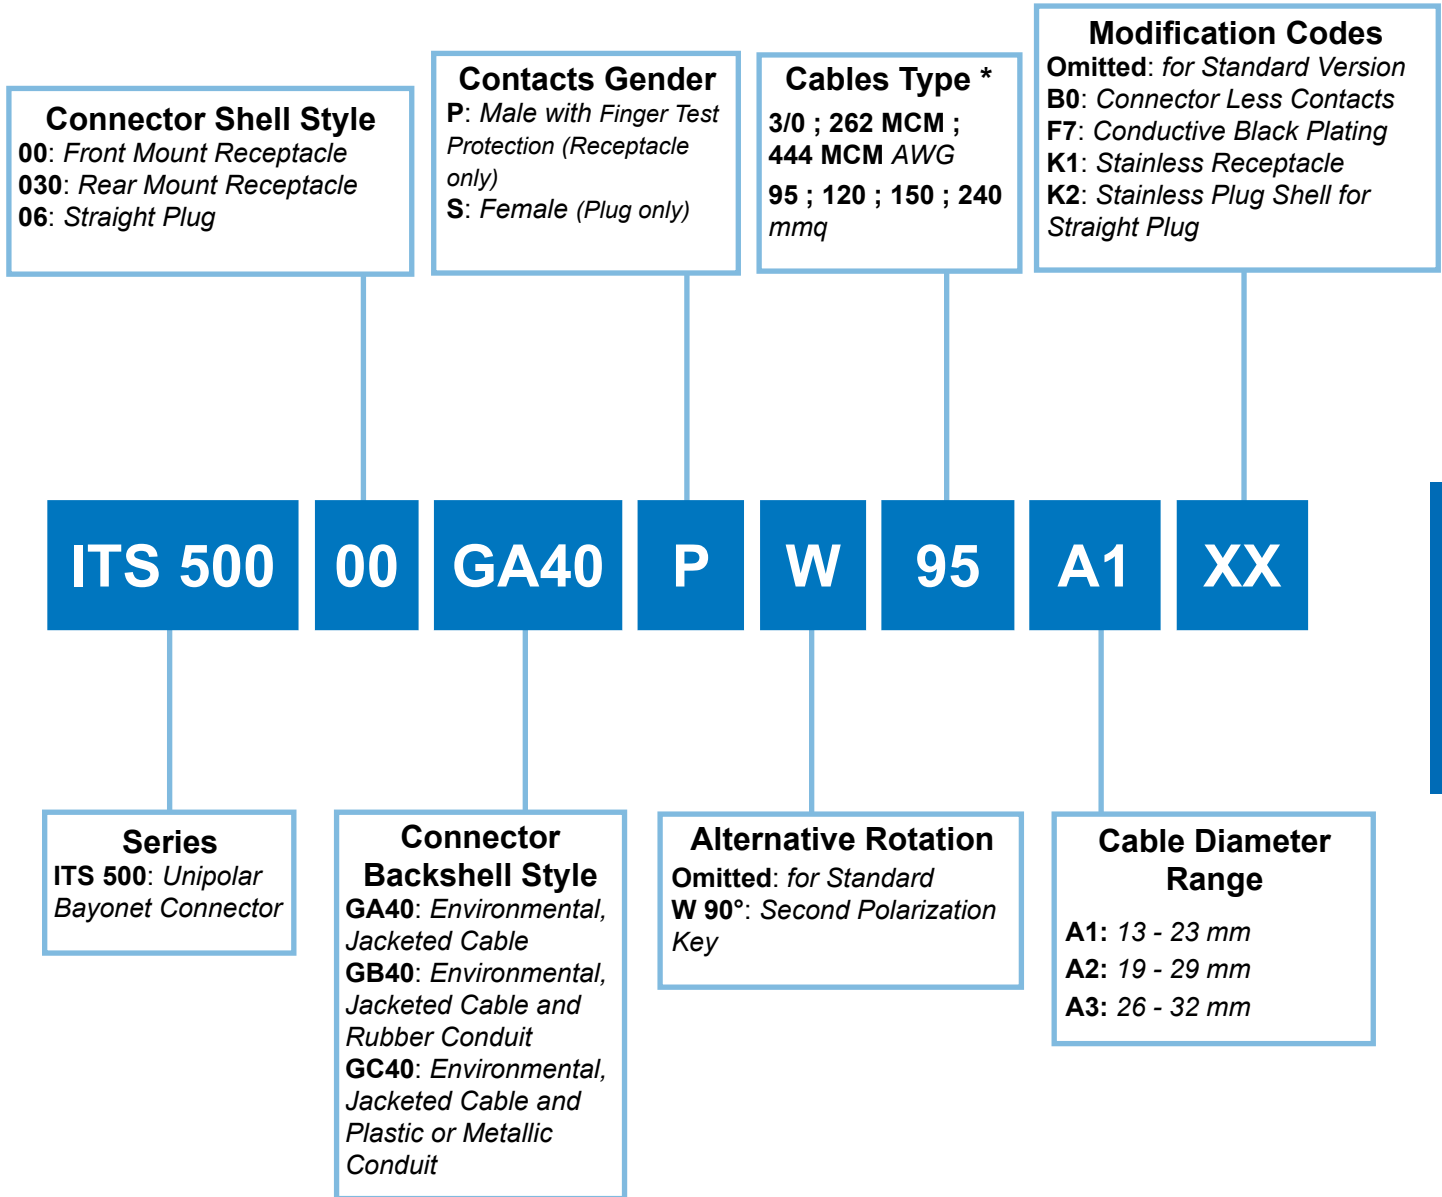

ITS 500 Series
Reverse Bayonet Single Pole Power Connector
How to Order - Part Number Breakdown

How to Order - Part Number Breakdown

* For different cable dimensions, please contact the factory.